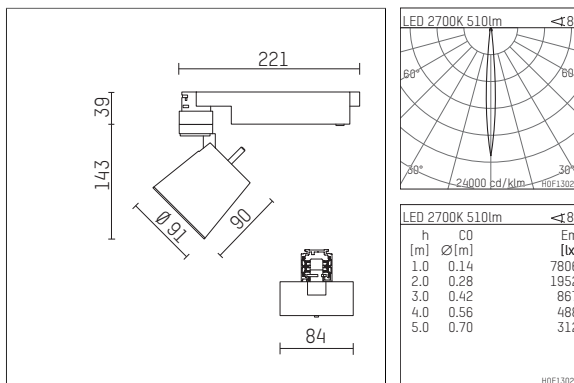

112 273 02 910 D | white

gin.o 2
spotlight
LED COB | 11 W 2700 K

- spotlight gin.o 2
- with 3 circuit DALI adapter
- for Hoffmeister control.x tracks
- circuit selection is possible while adapter is inserted into the track
- passive thermo management
- with LED COB 720 lm
- colour temperature: 2700 K
- colour rendering index: CRI >90
- L90 / B10 (50.000h)
- SDCM < 2
- net luminous flux: 510 lm
- total load: 11 W
- luminous efficacy: 46,4 lm/W
- rotationsymmetrical light distribution, narrow spot
- reflector of aluminium, silver anodised
- LED power unit integrated in adapter, electronic (DALI), 220-240 V, 0/50/60 Hz
- amplitude dimming
- dimming range: 100-1 %
- housing of die cast aluminium
- adapter of fibreglass reinforced thermoplastic
- color-, protection- and conversion-filters are available as accessory
- length: 221 mm, width: 84 mm, height: 182 mm
- rotatable 360°, 90° tiltable
- weight: 0,65 kg
- protection rating: IP20
- protection class I
- 5 years Hoffmeister warranty
- Made in Germany
- maximum ambient temperature: 45 ° C
- certificates: manufactured according to DIN VDE 0711 / EN 60598, CE
- colour: white (RAL9016)
- 112 273 02 910 D