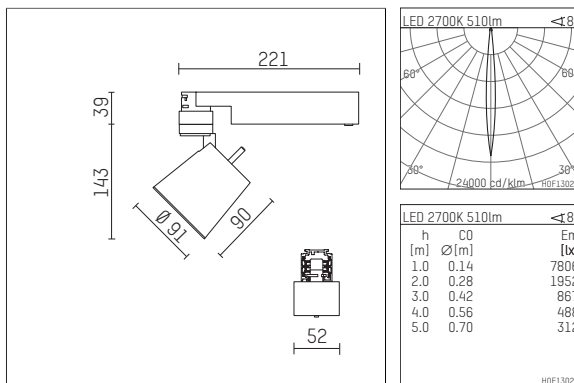

112 273 02 910 | white

gin.o 2

spotlight

LED COB | 11 W 2700 K

- spotlight gin.o 2
- with 3 circuit universal adapter
- for Hoffmeister control.x tracks
- circuit selection is possible while adapter is inserted into the track
- passive thermo management
- with LED COB 720 lm
- colour temperature: 2700 K
- colour rendering index: CRI >90
- L90 / B10 (50.000h)
- SDCM < 2
- net luminous flux: 510 lm
- total load: 11 W
- luminous efficacy: 46,4 lm/W
- rotationsymmetrical light distribution, narrow spot
- reflector of aluminium, silver anodised
- LED power unit integrated in adapter, electronic, 220-240 V, 0/50/60 Hz
- housing of die cast aluminium
- adapter of fibreglass reinforced thermoplastic
- color-, protection- and conversion-filters are available as accessory
- length: 221 mm, width: 52 mm, height: 182 mm
- rotatable 360°, 90° tiltable
- weight: 0,65 kg
- protection rating: IP20
- protection class I
- 5 years Hoffmeister warranty
- Made in Germany
- maximum ambient temperature: 45 °C
- certificates: manufactured according to DIN VDE 0711 / EN 60598, CE
- colour: white (RAL9016)
- 112 273 02 910