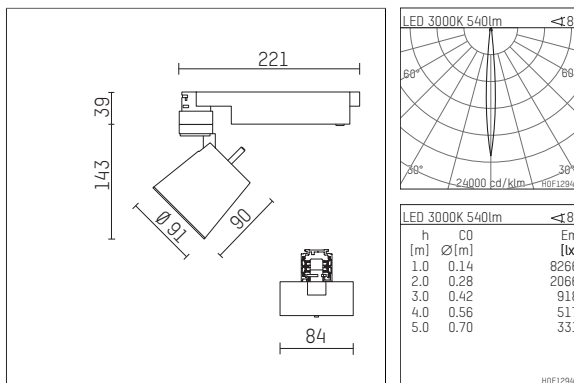

112 273 03 721 D | black

gin.o 2
spotlight
LED COB | 11 W 3000 K

- spotlight gin.o 2
- with 3 circuit DALI adapter
- for Hoffmeister control.x tracks
- circuit selection is possible while adapter is inserted into the track
- passive thermo management
- with LED COB 770 lm
- colour temperature: 3000 K
- colour rendering index: CRI >90
- L90 / B10 (50.000h)
- SDCM < 2
- net luminous flux: 540 lm
- total load: 11 W
- luminous efficacy: 49,1 lm/W
- rotationsymmetrical light distribution, narrow spot
- reflector of aluminium, silver anodised
- LED power unit integrated in adapter, electronic (DALI), 220-240 V, 0/50/60 Hz
- amplitude dimming
- dimming range: 100-1 %
- housing of die cast aluminium
- adapter of fibreglass reinforced thermoplastic
- color-, protection- and conversion-filters are available as accessory
- length: 221 mm, width: 84 mm, height: 182 mm
- rotatable 360°, 90° tiltable
- weight: 0,65 kg
- protection rating: IP20
- protection class I
- 5 years Hoffmeister warranty
- Made in Germany
- maximum ambient temperature: 45 ° C
- certificates: manufactured according to DIN VDE 0711 / EN 60598, CE
- colour: black
- 112 273 03 721 D