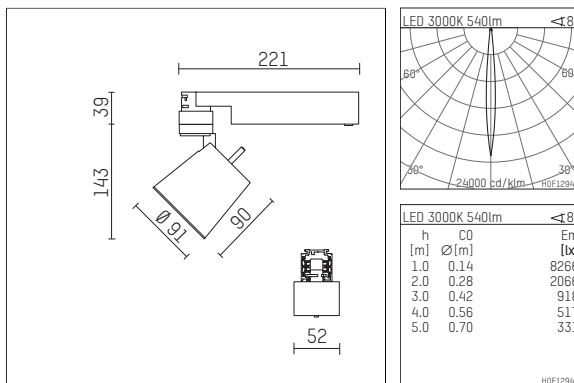

112 273 03 721 | black

gin.o 2

spotlight

LED COB | 11 W 3000 K

- spotlight gin.o 2
- with 3 circuit universal adapter
- for Hoffmeister control.x tracks
- circuit selection is possible while adapter is inserted into the track
- passive thermo management
- with LED COB 770 lm
- colour temperature: 3000 K
- colour rendering index: CRI >90
- L90 / B10 (50.000h)
- SDCM < 2
- net luminous flux: 540 lm
- total load: 11 W
- luminous efficacy: 49,1 lm/W
- rotationsymmetrical light distribution, narrow spot
- reflector of aluminium, silver anodised
- LED power unit integrated in adapter, electronic, 220-240 V, 0/50/60 Hz
- housing of die cast aluminium
- adapter of fibreglass reinforced thermoplastic
- color-, protection- and conversion-filters are available as accessory
- length: 221 mm, width: 52 mm, height: 182 mm
- rotatable 360°, 90° tiltable
- weight: 0,65 kg
- protection rating: IP20
- protection class I
- 5 years Hoffmeister warranty
- Made in Germany
- maximum ambient temperature: 45 °C
- certificates: manufactured according to DIN VDE 0711 / EN 60598, CE
- colour: black
- 112 273 03 721