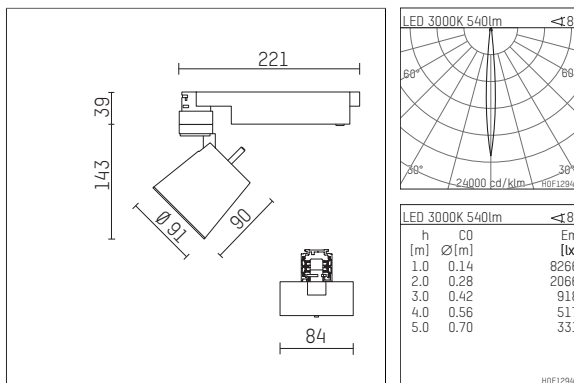

112 273 03 906 D | silver

gin.o 2
spotlight
LED COB | 11 W 3000 K

- spotlight gin.o 2
- with 3 circuit DALI adapter
- for Hoffmeister control.x tracks
- circuit selection is possible while adapter is inserted into the track
- passive thermo management
- with LED COB 770 lm
- colour temperature: 3000 K
- colour rendering index: CRI >90
- L90 / B10 (50.000h)
- SDCM < 2
- net luminous flux: 540 lm
- total load: 11 W
- luminous efficacy: 49,1 lm/W
- rotationsymmetrical light distribution, narrow spot
- reflector of aluminium, silver anodised
- LED power unit integrated in adapter, electronic (DALI), 220-240 V, 0/50/60 Hz
- amplitude dimming
- dimming range: 100-1 %
- housing of die cast aluminium
- adapter of fibreglass reinforced thermoplastic
- color-, protection- and conversion-filters are available as accessory
- length: 221 mm, width: 84 mm, height: 182 mm
- rotatable 360°, 90° tiltable
- weight: 0,65 kg
- protection rating: IP20
- protection class I
- 5 years Hoffmeister warranty
- Made in Germany
- maximum ambient temperature: 45 ° C
- certificates: manufactured according to DIN VDE 0711 / EN 60598, CE
- colour: silver
- 112 273 03 906 D

- Overview of accessories on the following page / s

112 273 03 906 D
accessory

Optional accessories

| description accessory general | dimensions in mm | item number | pic.-No. |
|---|------------------|-------------|----------|
| antiglare flaps for spotlights gin.a, gin.o and lo.nely size 2 | | 103438 | 01 |
| connection ring suitable for attachment of accessories for spotlights gin.a, gin.o and lo.nely size 2 | | 103445 | 02 |
| tube screen suitable for attachment of accessories for spotlights gin.a, gin.o and lo.nely size 2 | | 103442 | 03 |
| connection tube with cross louver suitable for attachment of accessories for spotlights gin.a, gin.o and lo.nely size 2 | | 103439 | 04 |
| visor suitable for attachment of accessories for spotlights gin.a, gin.o and lo.nely size 2 | | 104748 | 05 |