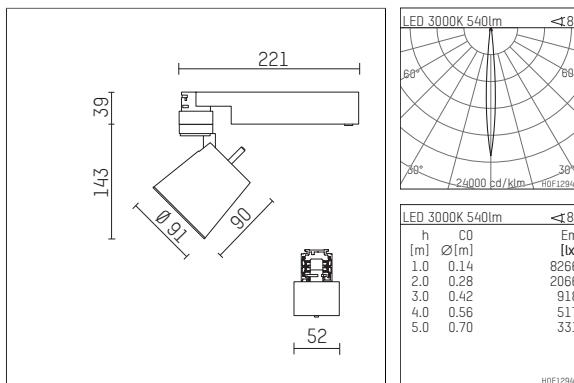

112 273 03 906 | silver

gin.o 2

spotlight

LED COB | 11 W 3000 K

- spotlight gin.o 2
- with 3 circuit universal adapter
- for Hoffmeister control.x tracks
- circuit selection is possible while adapter is inserted into the track
- passive thermo management
- with LED COB 770 lm
- colour temperature: 3000 K
- colour rendering index: CRI >90
- L90 / B10 (50.000h)
- SDCM < 2
- net luminous flux: 540 lm
- total load: 11 W
- luminous efficacy: 49,1 lm/W
- rotationsymmetrical light distribution, narrow spot
- reflector of aluminium, silver anodised
- LED power unit integrated in adapter, electronic, 220-240 V, 0/50/60 Hz
- housing of die cast aluminium
- adapter of fibreglass reinforced thermoplastic
- color-, protection- and conversion-filters are available as accessory
- length: 221 mm, width: 52 mm, height: 182 mm
- rotatable 360°, 90° tiltable
- weight: 0,65 kg
- protection rating: IP20
- protection class I
- 5 years Hoffmeister warranty
- Made in Germany
- maximum ambient temperature: 45 °C
- certificates: manufactured according to DIN VDE 0711 / EN 60598, CE
- colour: silver
- 112 273 03 906

- Overview of accessories on the following page / s

112 273 03 906

accessory

Optional accessories

description accessory general	dimensions in mm	item number	pic.-No.
antiglare flaps for spotlights gin.a, gin.o and lo.nely size 2		103438	01
connection ring suitable for attachment of accessories for spotlights gin.a, gin.o and lo.nely size 2		103445	02
tube screen suitable for attachment of accessories for spotlights gin.a, gin.o and lo.nely size 2		103442	03
connection tube with cross louver suitable for attachment of accessories for spotlights gin.a, gin.o and lo.nely size 2		103439	04
visor suitable for attachment of accessories for spotlights gin.a, gin.o and lo.nely size 2		104748	05