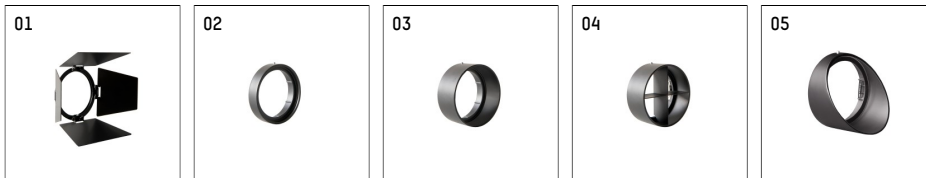

112 273 03 906

accessory

Optional accessories

description accessory general	dimensions in mm	item number	pic.-No.
antiglare flaps for spotlights gin.a, gin.o and lo.nely size 2		103438	01
connection ring suitable for attachment of accessories for spotlights gin.a, gin.o and lo.nely size 2		103445	02
tube screen suitable for attachment of accessories for spotlights gin.a, gin.o and lo.nely size 2		103442	03
connection tube with cross louver suitable for attachment of accessories for spotlights gin.a, gin.o and lo.nely size 2		103439	04
visor suitable for attachment of accessories for spotlights gin.a, gin.o and lo.nely size 2		104748	05

Additional optional accessory components

description accessory general	dimensions in mm	item number	pic.-No.
soft.shape lens for spotlights gin.a, gin.o and lo.nely size 2	Ø: 74	104228	01
soft.spot lens for spotlights gin.a, gin.o and lo.nely size 2	Ø: 74	103461	01
sculpture lens for spotlights gin.a, gin.o and lo.nely size 2	Ø: 74	103460	02
prismatic glass for spotlights gin.a, gin.o and lo.nely size 2	Ø: 74	104915	03
honeycomb louver for spotlights gin.a, gin.o and lo.nely size 2		103448	04
Dichroitic conversion filter daylight filter, conversion from 3000K to 5000K for spotlights gin.a, gin.o and lo.nely size 2	Ø: 74	103459	05
Dichroitic conversion filter neutral filter, conversion from 3000K to 4000K for spotlights gin.a, gin.o and lo.nely size 2	Ø: 74	103458	06
Dichroitic conversion filter warm tone filter, conversion from 3000K to 2400K for spotlights gin.a, gin.o and lo.nely size 2	Ø: 74	103457	07