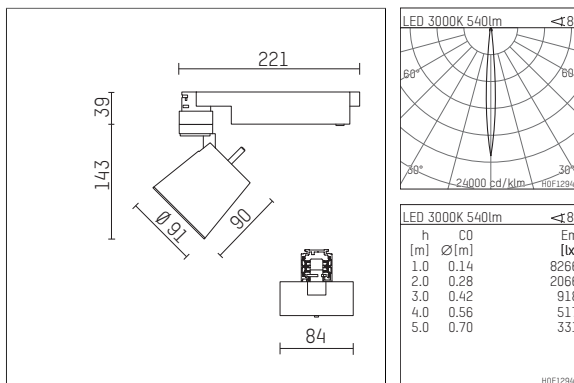

112 273 03 910 D | white

gin.o 2
spotlight
LED COB | 11 W 3000 K

- spotlight gin.o 2
- with 3 circuit DALI adapter
- for Hoffmeister control.x tracks
- circuit selection is possible while adapter is inserted into the track
- passive thermo management
- with LED COB 770 lm
- colour temperature: 3000 K
- colour rendering index: CRI >90
- L90 / B10 (50.000h)
- SDCM < 2
- net luminous flux: 540 lm
- total load: 11 W
- luminous efficacy: 49,1 lm/W
- rotationsymmetrical light distribution, narrow spot
- reflector of aluminium, silver anodised
- LED power unit integrated in adapter, electronic (DALI), 220-240 V, 0/50/60 Hz
- amplitude dimming
- dimming range: 100-1 %
- housing of die cast aluminium
- adapter of fibreglass reinforced thermoplastic
- color-, protection- and conversion-filters are available as accessory
- length: 221 mm, width: 84 mm, height: 182 mm
- rotatable 360°, 90° tiltable
- weight: 0,65 kg
- protection rating: IP20
- protection class I
- 5 years Hoffmeister warranty
- Made in Germany
- maximum ambient temperature: 45 ° C
- certificates: manufactured according to DIN VDE 0711 / EN 60598, CE
- colour: white (RAL9016)
- 112 273 03 910 D