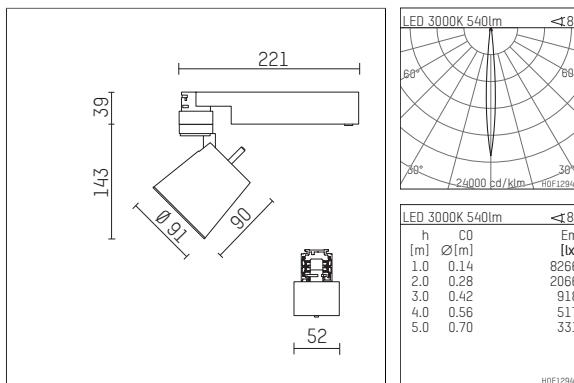

112 273 03 910 | white

gin.o 2

spotlight

LED COB | 11 W 3000 K

- spotlight gin.o 2
- with 3 circuit universal adapter
- for Hoffmeister control.x tracks
- circuit selection is possible while adapter is inserted into the track
- passive thermo management
- with LED COB 770 lm
- colour temperature: 3000 K
- colour rendering index: CRI >90
- L90 / B10 (50.000h)
- SDCM < 2
- net luminous flux: 540 lm
- total load: 11 W
- luminous efficacy: 49,1 lm/W
- rotationsymmetrical light distribution, narrow spot
- reflector of aluminium, silver anodised
- LED power unit integrated in adapter, electronic, 220-240 V, 0/50/60 Hz
- housing of die cast aluminium
- adapter of fibreglass reinforced thermoplastic
- color-, protection- and conversion-filters are available as accessory
- length: 221 mm, width: 52 mm, height: 182 mm
- rotatable 360°, 90° tiltable
- weight: 0,65 kg
- protection rating: IP20
- protection class I
- 5 years Hoffmeister warranty
- Made in Germany
- maximum ambient temperature: 45 °C
- certificates: manufactured according to DIN VDE 0711 / EN 60598, CE
- colour: white (RAL9016)
- 112 273 03 910

- Overview of accessories on the following page / s

112 273 03 910
accessory

Optional accessories

description accessory general	dimensions in mm	item number	pic.-No.
antiglare flaps for spotlights gin.a, gin.o and lo.nely size 2		103438	01
connection ring suitable for attachment of accessories for spotlights gin.a, gin.o and lo.nely size 2		103446	02
tube screen suitable for attachment of accessories for spotlights gin.a, gin.o and lo.nely size 2		103443	03
connection tube with cross louver suitable for attachment of accessories for spotlights gin.a, gin.o and lo.nely size 2		103440	04
visor suitable for attachment of accessories for spotlights gin.a, gin.o and lo.nely size 2		104749	05