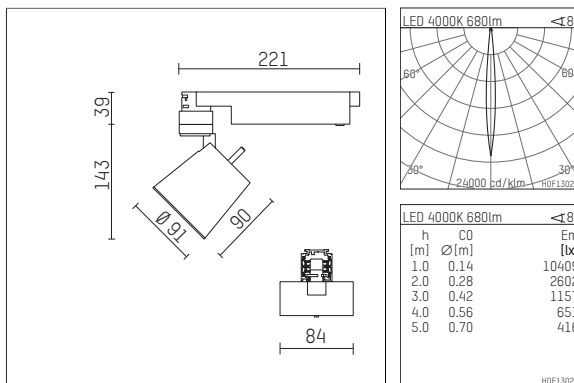

112 273 04 721 D | black

gin.o 2
spotlight
LED COB | 11 W 4000 K

- spotlight gin.o 2
- with 3 circuit DALI adapter
- for Hoffmeister control.x tracks
- circuit selection is possible while adapter is inserted into the track
- passive thermo management
- with LED COB 970 lm
- colour temperature: 4000 K
- colour rendering index: CRI >80
- L90 / B10 (50.000h)
- SDCM < 2
- net luminous flux: 680 lm
- total load: 11 W
- luminous efficacy: 61,8 lm/W
- rotationsymmetrical light distribution, narrow spot
- reflector of aluminium, silver anodised
- LED power unit integrated in adapter, electronic (DALI), 220-240 V, 0/50/60 Hz
- amplitude dimming
- dimming range: 100-1 %
- housing of die cast aluminium
- adapter of fibreglass reinforced thermoplastic
- color-, protection- and conversion-filters are available as accessory
- length: 221 mm, width: 84 mm, height: 182 mm
- rotatable 360°, 90° tiltable
- weight: 0,65 kg
- protection rating: IP20
- protection class I
- 5 years Hoffmeister warranty
- Made in Germany
- maximum ambient temperature: 45 ° C
- certificates: manufactured according to DIN VDE 0711 / EN 60598, CE
- colour: black
- 112 273 04 721 D