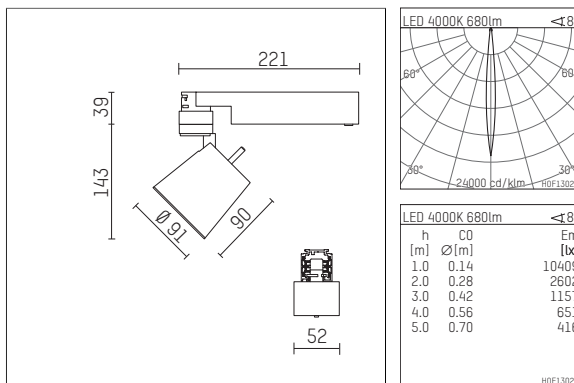

112 273 04 721 | black

gin.o 2

spotlight

LED COB | 11 W 4000 K

- spotlight gin.o 2
- with 3 circuit universal adapter
- for Hoffmeister control.x tracks
- circuit selection is possible while adapter is inserted into the track
- passive thermo management
- with LED COB 970 lm
- colour temperature: 4000 K
- colour rendering index: CRI >80
- L90 / B10 (50.000h)
- SDCM < 2
- net luminous flux: 680 lm
- total load: 11 W
- luminous efficacy: 61,8 lm/W
- rotationsymmetrical light distribution, narrow spot
- reflector of aluminium, silver anodised
- LED power unit integrated in adapter, electronic, 220-240 V, 0/50/60 Hz
- housing of die cast aluminium
- adapter of fibreglass reinforced thermoplastic
- color-, protection- and conversion-filters are available as accessory
- length: 221 mm, width: 52 mm, height: 182 mm
- rotatable 360°, 90° tiltable
- weight: 0,65 kg
- protection rating: IP20
- protection class I
- 5 years Hoffmeister warranty
- Made in Germany
- maximum ambient temperature: 45 °C
- certificates: manufactured according to DIN VDE 0711 / EN 60598, CE
- colour: black
- 112 273 04 721

- Overview of accessories on the following page / s

112 273 04 721
accessory

Optional accessories

| description accessory general | dimensions in mm | item number | pic.-No. |
|---|------------------|-------------|----------|
| antiglare flaps for spotlights gin.a, gin.o and lo.nely size 2 | | 103438 | 01 |
| connection ring suitable for attachment of accessories for spotlights gin.a, gin.o and lo.nely size 2 | | 103447 | 02 |
| tube screen suitable for attachment of accessories for spotlights gin.a, gin.o and lo.nely size 2 | | 103444 | 03 |
| connection tube with cross louver suitable for attachment of accessories for spotlights gin.a, gin.o and lo.nely size 2 | | 103441 | 04 |
| visor suitable for attachment of accessories for spotlights gin.a, gin.o and lo.nely size 2 | | 104750 | 05 |