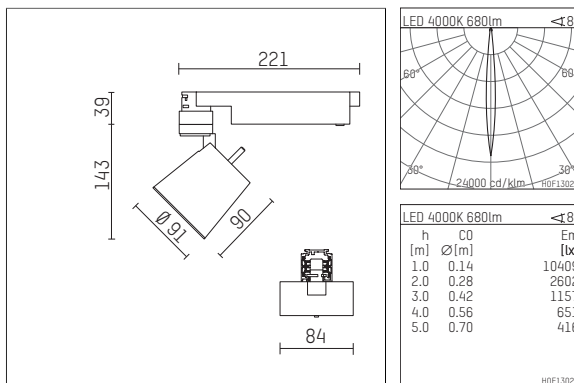

112 273 04 906 D | silver

gin.o 2

spotlight

LED COB | 11 W 4000 K

- spotlight gin.o 2
- with 3 circuit DALI adapter
- for Hoffmeister control.x tracks
- circuit selection is possible while adapter is inserted into the track
- passive thermo management
- with LED COB 970 lm
- colour temperature: 4000 K
- colour rendering index: CRI >80
- L90 / B10 (50.000h)
- SDCM < 2
- net luminous flux: 680 lm
- total load: 11 W
- luminous efficacy: 61,8 lm/W
- rotationsymmetrical light distribution, narrow spot
- reflector of aluminium, silver anodised
- LED power unit integrated in adapter, electronic (DALI), 220-240 V, 0/50/60 Hz
- amplitude dimming
- dimming range: 100-1 %
- housing of die cast aluminium
- adapter of fibreglass reinforced thermoplastic
- color-, protection- and conversion-filters are available as accessory
- length: 221 mm, width: 84 mm, height: 182 mm
- rotatable 360°, 90° tiltable
- weight: 0,65 kg
- protection rating: IP20
- protection class I
- 5 years Hoffmeister warranty
- Made in Germany
- maximum ambient temperature: 45 ° C
- certificates: manufactured according to DIN VDE 0711 / EN 60598, CE
- colour: silver
- 112 273 04 906 D