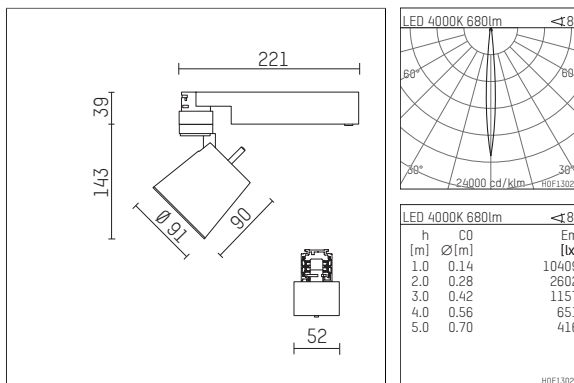

112 273 04 906 | silver

gin.o 2

spotlight

LED COB | 11 W 4000 K

- spotlight gin.o 2
- with 3 circuit universal adapter
- for Hoffmeister control.x tracks
- circuit selection is possible while adapter is inserted into the track
- passive thermo management
- with LED COB 970 lm
- colour temperature: 4000 K
- colour rendering index: CRI >80
- L90 / B10 (50.000h)
- SDCM < 2
- net luminous flux: 680 lm
- total load: 11 W
- luminous efficacy: 61,8 lm/W
- rotationsymmetrical light distribution, narrow spot
- reflector of aluminium, silver anodised
- LED power unit integrated in adapter, electronic, 220-240 V, 0/50/60 Hz
- housing of die cast aluminium
- adapter of fibreglass reinforced thermoplastic
- color-, protection- and conversion-filters are available as accessory
- length: 221 mm, width: 52 mm, height: 182 mm
- rotatable 360°, 90° tiltable
- weight: 0,65 kg
- protection rating: IP20
- protection class I
- 5 years Hoffmeister warranty
- Made in Germany
- maximum ambient temperature: 45 °C
- certificates: manufactured according to DIN VDE 0711 / EN 60598, CE
- colour: silver
- 112 273 04 906

- Overview of accessories on the following page / s

112 273 04 906

accessory

Optional accessories

description accessory general	dimensions in mm	item number	pic.-No.
antiglare flaps for spotlights gin.a, gin.o and lo.nely size 2		103438	01
connection ring suitable for attachment of accessories for spotlights gin.a, gin.o and lo.nely size 2		103445	02
tube screen suitable for attachment of accessories for spotlights gin.a, gin.o and lo.nely size 2		103442	03
connection tube with cross louver suitable for attachment of accessories for spotlights gin.a, gin.o and lo.nely size 2		103439	04
visor suitable for attachment of accessories for spotlights gin.a, gin.o and lo.nely size 2		104748	05