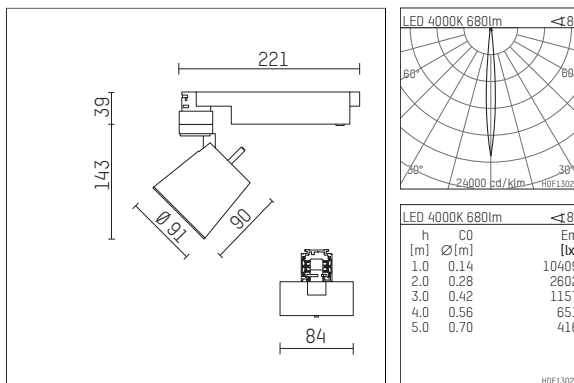

112 273 04 910 D | white

gin.o 2

spotlight

LED COB | 11 W 4000 K

- spotlight gin.o 2
- with 3 circuit DALI adapter
- for Hoffmeister control.x tracks
- circuit selection is possible while adapter is inserted into the track
- passive thermo management
- with LED COB 970 lm
- colour temperature: 4000 K
- colour rendering index: CRI >80
- L90 / B10 (50.000h)
- SDCM < 2
- net luminous flux: 680 lm
- total load: 11 W
- luminous efficacy: 61,8 lm/W
- rotationsymmetrical light distribution, narrow spot
- reflector of aluminium, silver anodised
- LED power unit integrated in adapter, electronic (DALI), 220-240 V, 0/50/60 Hz
- amplitude dimming
- dimming range: 100-1 %
- housing of die cast aluminium
- adapter of fibreglass reinforced thermoplastic
- color-, protection- and conversion-filters are available as accessory
- length: 221 mm, width: 84 mm, height: 182 mm
- rotatable 360°, 90° tiltable
- weight: 0,65 kg
- protection rating: IP20
- protection class I
- 5 years Hoffmeister warranty
- Made in Germany
- maximum ambient temperature: 45 ° C
- certificates: manufactured according to DIN VDE 0711 / EN 60598, CE
- colour: white (RAL9016)
- 112 273 04 910 D