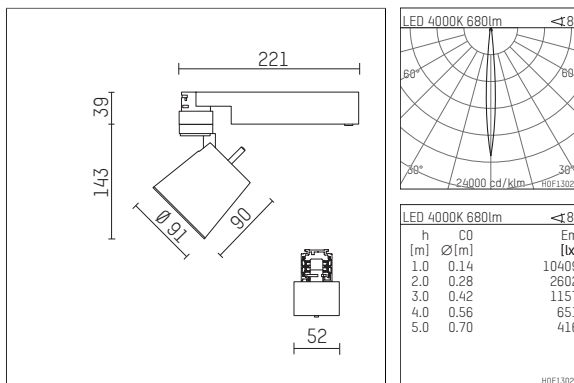

112 273 04 910 | white

gin.o 2

spotlight

LED COB | 11 W 4000 K

- spotlight gin.o 2
- with 3 circuit universal adapter
- for Hoffmeister control.x tracks
- circuit selection is possible while adapter is inserted into the track
- passive thermo management
- with LED COB 970 lm
- colour temperature: 4000 K
- colour rendering index: CRI >80
- L90 / B10 (50.000h)
- SDCM < 2
- net luminous flux: 680 lm
- total load: 11 W
- luminous efficacy: 61,8 lm/W
- rotationsymmetrical light distribution, narrow spot
- reflector of aluminium, silver anodised
- LED power unit integrated in adapter, electronic, 220-240 V, 0/50/60 Hz
- housing of die cast aluminium
- adapter of fibreglass reinforced thermoplastic
- color-, protection- and conversion-filters are available as accessory
- length: 221 mm, width: 52 mm, height: 182 mm
- rotatable 360°, 90° tiltable
- weight: 0,65 kg
- protection rating: IP20
- protection class I
- 5 years Hoffmeister warranty
- Made in Germany
- maximum ambient temperature: 45 °C
- certificates: manufactured according to DIN VDE 0711 / EN 60598, CE
- colour: white (RAL9016)
- 112 273 04 910

- Overview of accessories on the following page / s

112 273 04 910

accessory

Optional accessories

description accessory general	dimensions in mm	item number	pic.-No.
antiglare flaps for spotlights gin.a, gin.o and lo.nely size 2		103438	01
connection ring suitable for attachment of accessories for spotlights gin.a, gin.o and lo.nely size 2		103446	02
tube screen suitable for attachment of accessories for spotlights gin.a, gin.o and lo.nely size 2		103443	03
connection tube with cross louver suitable for attachment of accessories for spotlights gin.a, gin.o and lo.nely size 2		103440	04
visor suitable for attachment of accessories for spotlights gin.a, gin.o and lo.nely size 2		104749	05