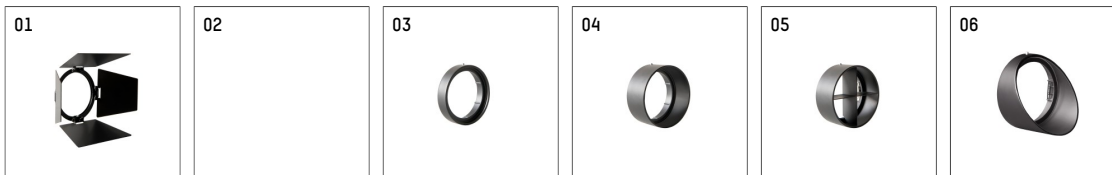

112281TW721C
accessory

Optional accessories

description accessory general	dimensions in mm	item number	pic.-No.
antiglare flaps for spotlights gin.a, gin.o and lo.nely size 2		103438	01
interchangeables optic 25°, (Set 4 pieces) for spotlights gin.o/lo.nely size 2&3		113 382 00 000	02
interchangeable optic 30°, (Set 4 pieces) for spotlights gin.o/lo.nely size 2&3		113 383 00 000	02
interchangeable optic 50°, (Set 4 pieces) for spotlights gin.o/lo.nely size 2&3		113 385 00 000	02
connection ring suitable for attachment of accessories for spotlights gin.a, gin.o and lo.nely size 2		103447	03
tube screen suitable for attachment of accessories for spotlights gin.a, gin.o and lo.nely size 2		103444	04
connection tube with cross louver suitable for attachment of accessories for spotlights gin.a, gin.o and lo.nely size 2		103441	05
visor suitable for attachment of accessories for spotlights gin.a, gin.o and lo.nely size 2		104750	06

Additional optional accessory components

description accessory general	dimensions in mm	item number	pic.-No.
soft.shape lens for spotlights gin.a, gin.o and lo.nely size 2	∅: 74	104228	01
soft.spot lens for spotlights gin.a, gin.o and lo.nely size 2	∅: 74	103461	01
sculpture lens for spotlights gin.a, gin.o and lo.nely size 2	∅: 74	103460	02
prismatic glass for spotlights gin.a, gin.o and lo.nely size 2	∅: 74	104915	03
honeycomb louver for spotlights gin.a, gin.o and lo.nely size 2		103448	04
Dichroitic conversion filter daylight filter, conversion from 3000K to 5000K for spotlights gin.a, gin.o and lo.nely size 2	∅: 74	103459	05
Dichroitic conversion filter neutral filter, conversion from 3000K to 4000K for spotlights gin.a, gin.o and lo.nely size 2	∅: 74	103458	06
Dichroitic conversion filter warm tone filter, conversion from 3000K to 2400K for spotlights gin.a, gin.o and lo.nely size 2	∅: 74	103457	07