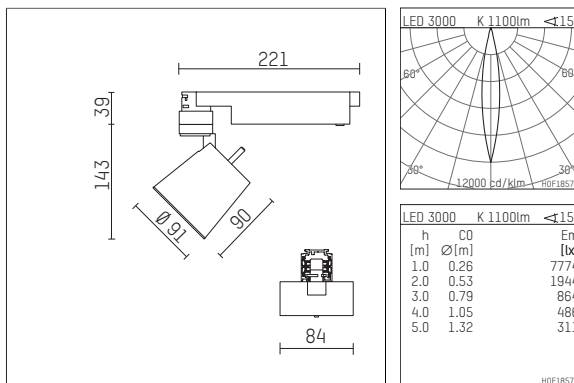

- spotlight gin.o 2
- tunable white - color temperature adjustable from 2700K to 6500K
- with 3 circuit Casambi adapter
- for Hoffmeister control.x tracks
- circuit selection is possible while adapter is inserted into the track
- passive thermo management
- with LED tunable white COB 1530 lm
- colour temperature: 3000 K
- colour rendering index: CRI >90
- L90 / B10 (50.000h)
- SDCM < 3
- net luminous flux: 1100 lm
- total load: 16 W
- luminous efficacy: 68,8 lm/W
- rotationsymmetrical light distribution, spot
- beam angle: 15 °
- LED power unit integrated in adapter, electronic (Casambi), 230-240 V, 0/50/60 Hz
- Control via Casambi app or Casambi compatible devices
- amplitude dimming
- dimming range: 100-1 %
- housing of die cast aluminium
- adapter of fibreglass reinforced thermoplastic
- color-, protection- and conversion-filters are available as accessory
- length: 221 mm, width: 84 mm, height: 182 mm
- rotatable 360°, 90° tiltable
- weight: 1,14 kg
- protection rating: IP20
- protection class I
- 5 years Hoffmeister warranty
- Made in Germany
- maximum ambient temperature: 35 ° C
- certificates: manufactured according to DIN VDE 0711 / EN 60598, CE
- colour: black
- 112281TW721C

- Overview of accessories on the following page / s