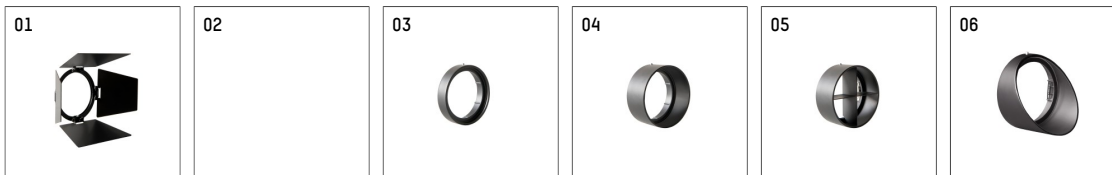

112281TW721D

accessory

Optional accessories

description accessory general	dimensions in mm	item number	pic.-No.
antiglare flaps for spotlights gin.a, gin.o and lo.nely size 2		103438	01
interchangeables optic 25°, (Set 4 pieces) for spotlights gin.o/lo.nely size 2&3		113 382 00 000	02
interchangeable optic 30°, (Set 4 pieces) for spotlights gin.o/lo.nely size 2&3		113 383 00 000	02
interchangeable optic 50°, (Set 4 pieces) for spotlights gin.o/lo.nely size 2&3		113 385 00 000	02
connection ring suitable for attachment of accessories for spotlights gin.a, gin.o and lo.nely size 2		103447	03
tube screen suitable for attachment of accessories for spotlights gin.a, gin.o and lo.nely size 2		103444	04
connection tube with cross louver suitable for attachment of accessories for spotlights gin.a, gin.o and lo.nely size 2		103441	05
visor suitable for attachment of accessories for spotlights gin.a, gin.o and lo.nely size 2		104750	06

Additional optional accessory components

description accessory general	dimensions in mm	item number	pic.-No.
soft.shape lens for spotlights gin.a, gin.o and lo.nely size 2	∅: 74	104228	01
soft.spot lens for spotlights gin.a, gin.o and lo.nely size 2	∅: 74	103461	01
sculpture lens for spotlights gin.a, gin.o and lo.nely size 2	∅: 74	103460	02
prismatic glass for spotlights gin.a, gin.o and lo.nely size 2	∅: 74	104915	03
honeycomb louver for spotlights gin.a, gin.o and lo.nely size 2		103448	04
Dichroitic conversion filter daylight filter, conversion from 3000K to 5000K for spotlights gin.a, gin.o and lo.nely size 2	∅: 74	103459	05
Dichroitic conversion filter neutral filter, conversion from 3000K to 4000K for spotlights gin.a, gin.o and lo.nely size 2	∅: 74	103458	06
Dichroitic conversion filter warm tone filter, conversion from 3000K to 2400K for spotlights gin.a, gin.o and lo.nely size 2	∅: 74	103457	07