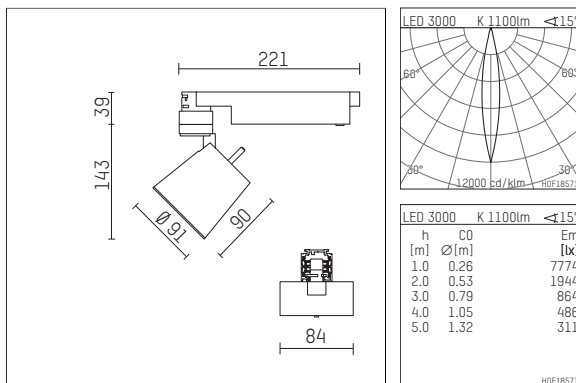

- spotlight gin.o 2
- tunable white - color temperature adjustable from 2700K to 6500K
- with 3 circuit DALI adapter
- for Hoffmeister control.x tracks
- circuit selection is possible while adapter is inserted into the track
- passive thermo management
- with LED tunable white COB 1530 lm
- colour temperature: 3000 K
- colour rendering index: CRI >90
- L90 / B10 (50.000h)
- SDCM < 3
- net luminous flux: 1100 lm
- total load: 16 W
- luminous efficacy: 68,8 lm/W
- rotationsymmetrical light distribution, spot
- beam angle: 15 °
- LED power unit integrated in adapter, electronic (DALI-2 DT8), 220-240 V, 0/50/60 Hz
- amplitude dimming
- dimming range: 100-1 %
- housing of die cast aluminium
- adapter of fibreglass reinforced thermoplastic
- color-, protection- and conversion-filters are available as accessory
- length: 221 mm, width: 84 mm, height: 182 mm
- rotatable 360°, 90° tilttable
- weight: 1,14 kg
- protection rating: IP20
- protection class I
- 5 years Hoffmeister warranty
- Made in Germany
- maximum ambient temperature: 35 ° C
- certificates: manufactured according to DIN VDE 0711 / EN 60598, CE
- colour: black
- 112281TW721D

- Overview of accessories on the following page / s