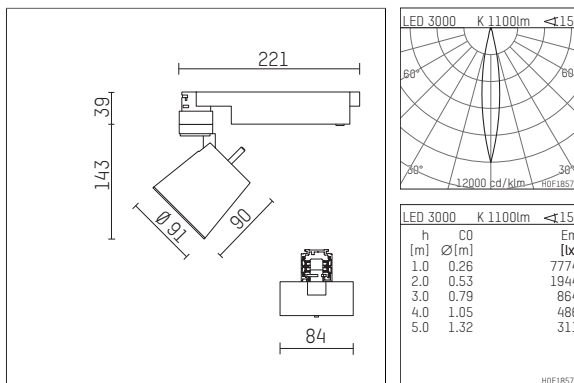

- spotlight gin.o 2
- tunable white - color temperature adjustable from 2700K to 6500K
- with 3 circuit Casambi adapter
- for Hoffmeister control.x tracks
- circuit selection is possible while adapter is inserted into the track
- passive thermo management
- with LED tunable white COB 1530 lm
- colour temperature: 3000 K
- colour rendering index: CRI >90
- L90 / B10 (50.000h)
- SDCM < 3
- net luminous flux: 1100 lm
- total load: 16 W
- luminous efficacy: 68,8 lm/W
- rotationsymmetrical light distribution, spot
- beam angle: 15 °
- LED power unit integrated in adapter, electronic (Casambi), 230-240 V, 0/50/60 Hz
- Control via Casambi app or Casambi compatible devices
- amplitude dimming
- dimming range: 100-1 %
- housing of die cast aluminium
- adapter of fibreglass reinforced thermoplastic
- color-, protection- and conversion-filters are available as accessory
- length: 221 mm, width: 84 mm, height: 182 mm
- rotatable 360°, 90° tiltable
- weight: 1,14 kg
- protection rating: IP20
- protection class I
- 5 years Hoffmeister warranty
- Made in Germany
- maximum ambient temperature: 35 ° C
- certificates: manufactured according to DIN VDE 0711 / EN 60598, CE
- colour: silver
- 112281TW906C

- Overview of accessories on the following page / s