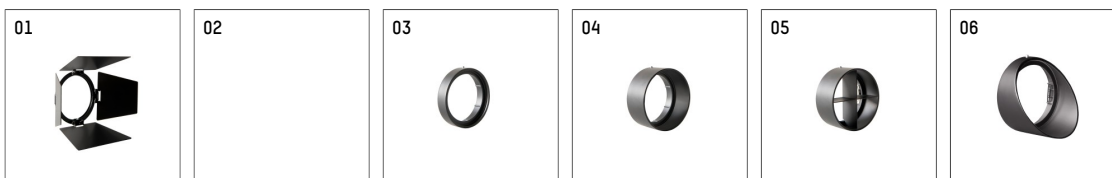

112281TW906C
accessory

Optional accessories

description accessory general	dimensions in mm	item number	pic.-No.
antiglare flaps for spotlights gin.a, gin.o and lo.nely size 2		103438	01
interchangeables optic 25°, (Set 4 pieces) for spotlights gin.o/lo.nely size 2&3		113 382 00 000	02
interchangeable optic 30°, (Set 4 pieces) for spotlights gin.o/lo.nely size 2&3		113 383 00 000	02
interchangeable optic 50°, (Set 4 pieces) for spotlights gin.o/lo.nely size 2&3		113 385 00 000	02
connection ring suitable for attachment of accessories for spotlights gin.a, gin.o and lo.nely size 2		103447	03
tube screen suitable for attachment of accessories for spotlights gin.a, gin.o and lo.nely size 2		103444	04
connection tube with cross louver suitable for attachment of accessories for spotlights gin.a, gin.o and lo.nely size 2		103441	05
visor suitable for attachment of accessories for spotlights gin.a, gin.o and lo.nely size 2		104750	06

Additional optional accessory components

description accessory general	dimensions in mm	item number	pic.-No.
soft.shape lens for spotlights gin.a, gin.o and lo.nely size 2	∅: 74	104228	01
soft.spot lens for spotlights gin.a, gin.o and lo.nely size 2	∅: 74	103461	01
sculpture lens for spotlights gin.a, gin.o and lo.nely size 2	∅: 74	103460	02
prismatic glass for spotlights gin.a, gin.o and lo.nely size 2	∅: 74	104915	03
honeycomb louver for spotlights gin.a, gin.o and lo.nely size 2		103448	04
Dichroitic conversion filter daylight filter, conversion from 3000K to 5000K for spotlights gin.a, gin.o and lo.nely size 2	∅: 74	103459	05
Dichroitic conversion filter neutral filter, conversion from 3000K to 4000K for spotlights gin.a, gin.o and lo.nely size 2	∅: 74	103458	06
Dichroitic conversion filter warm tone filter, conversion from 3000K to 2400K for spotlights gin.a, gin.o and lo.nely size 2	∅: 74	103457	07