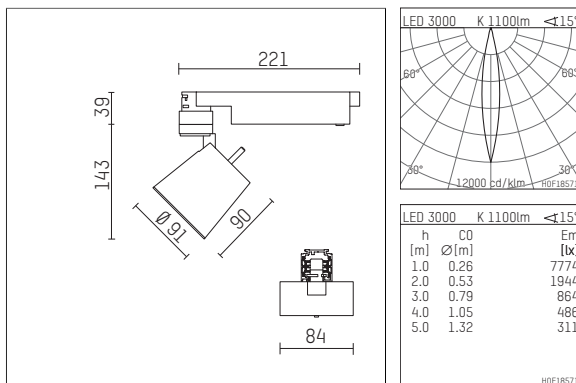

- spotlight gin.o 2
- tunable white - color temperature adjustable from 2700K to 6500K
- with 3 circuit DALI adapter
- for Hoffmeister control.x tracks
- circuit selection is possible while adapter is inserted into the track
- passive thermo management
- with LED tunable white COB 1530 lm
- colour temperature: 3000 K
- colour rendering index: CRI >90
- L90 / B10 (50.000h)
- SDCM < 3
- net luminous flux: 1100 lm
- total load: 16 W
- luminous efficacy: 68,8 lm/W
- rotationsymmetrical light distribution, spot
- beam angle: 15 °
- LED power unit integrated in adapter, electronic (DALI-2 DT8), 220-240 V, 0/50/60 Hz
- amplitude dimming
- dimming range: 100-1 %
- housing of die cast aluminium
- adapter of fibreglass reinforced thermoplastic
- color-, protection- and conversion-filters are available as accessory
- length: 221 mm, width: 84 mm, height: 182 mm
- rotatable 360°, 90° tilttable
- weight: 1,14 kg
- protection rating: IP20
- protection class I
- 5 years Hoffmeister warranty
- Made in Germany
- maximum ambient temperature: 35 ° C
- certificates: manufactured according to DIN VDE 0711 / EN 60598, CE
- colour: silver
- 112281TW906D

- Overview of accessories on the following page / s