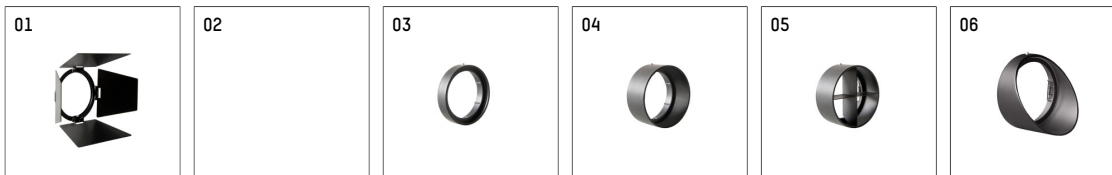

112281TW906D
accessory

Optional accessories

description accessory general	dimensions in mm	item number	pic.-No.
antiglare flaps for spotlights gin.a, gin.o and lo.nely size 2		103438	01
interchangeables optic 25°, (Set 4 pieces) for spotlights gin.o/lo.nely size 2&3		113 382 00 000	02
interchangeable optic 30°, (Set 4 pieces) for spotlights gin.o/lo.nely size 2&3		113 383 00 000	02
interchangeable optic 50°, (Set 4 pieces) for spotlights gin.o/lo.nely size 2&3		113 385 00 000	02
connection ring suitable for attachment of accessories for spotlights gin.a, gin.o and lo.nely size 2		103447	03
tube screen suitable for attachment of accessories for spotlights gin.a, gin.o and lo.nely size 2		103444	04
connection tube with cross louver suitable for attachment of accessories for spotlights gin.a, gin.o and lo.nely size 2		103441	05
visor suitable for attachment of accessories for spotlights gin.a, gin.o and lo.nely size 2		104750	06

Additional optional accessory components

description accessory general	dimensions in mm	item number	pic.-No.
soft.shape lens for spotlights gin.a, gin.o and lo.nely size 2	∅: 74	104228	01
soft.spot lens for spotlights gin.a, gin.o and lo.nely size 2	∅: 74	103461	01
sculpture lens for spotlights gin.a, gin.o and lo.nely size 2	∅: 74	103460	02
prismatic glass for spotlights gin.a, gin.o and lo.nely size 2	∅: 74	104915	03
honeycomb louver for spotlights gin.a, gin.o and lo.nely size 2		103448	04
Dichroitic conversion filter daylight filter, conversion from 3000K to 5000K for spotlights gin.a, gin.o and lo.nely size 2	∅: 74	103459	05
Dichroitic conversion filter neutral filter, conversion from 3000K to 4000K for spotlights gin.a, gin.o and lo.nely size 2	∅: 74	103458	06
Dichroitic conversion filter warm tone filter, conversion from 3000K to 2400K for spotlights gin.a, gin.o and lo.nely size 2	∅: 74	103457	07