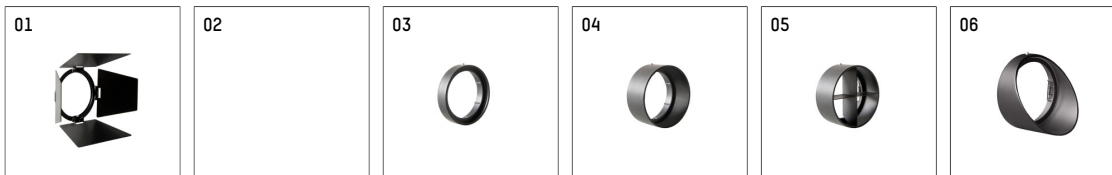

112281TW910C
accessory

Optional accessories

description accessory general	dimensions in mm	item number	pic.-No.
antiglare flaps for spotlights gin.a, gin.o and lo.nely size 2		103438	01
interchangeables optic 25°, (Set 4 pieces) for spotlights gin.o/lo.nely size 2&3		113 382 00 000	02
interchangeable optic 30°, (Set 4 pieces) for spotlights gin.o/lo.nely size 2&3		113 383 00 000	02
interchangeable optic 50°, (Set 4 pieces) for spotlights gin.o/lo.nely size 2&3		113 385 00 000	02
connection ring suitable for attachment of accessories for spotlights gin.a, gin.o and lo.nely size 2		103447	03
tube screen suitable for attachment of accessories for spotlights gin.a, gin.o and lo.nely size 2		103444	04
connection tube with cross louver suitable for attachment of accessories for spotlights gin.a, gin.o and lo.nely size 2		103441	05
visor suitable for attachment of accessories for spotlights gin.a, gin.o and lo.nely size 2		104750	06

Additional optional accessory components

description accessory general	dimensions in mm	item number	pic.-No.
soft.shape lens for spotlights gin.a, gin.o and lo.nely size 2	∅: 74	104228	01
soft.spot lens for spotlights gin.a, gin.o and lo.nely size 2	∅: 74	103461	01
sculpture lens for spotlights gin.a, gin.o and lo.nely size 2	∅: 74	103460	02
prismatic glass for spotlights gin.a, gin.o and lo.nely size 2	∅: 74	104915	03
honeycomb louver for spotlights gin.a, gin.o and lo.nely size 2		103448	04
Dichroitic conversion filter daylight filter, conversion from 3000K to 5000K for spotlights gin.a, gin.o and lo.nely size 2	∅: 74	103459	05
Dichroitic conversion filter neutral filter, conversion from 3000K to 4000K for spotlights gin.a, gin.o and lo.nely size 2	∅: 74	103458	06
Dichroitic conversion filter warm tone filter, conversion from 3000K to 2400K for spotlights gin.a, gin.o and lo.nely size 2	∅: 74	103457	07