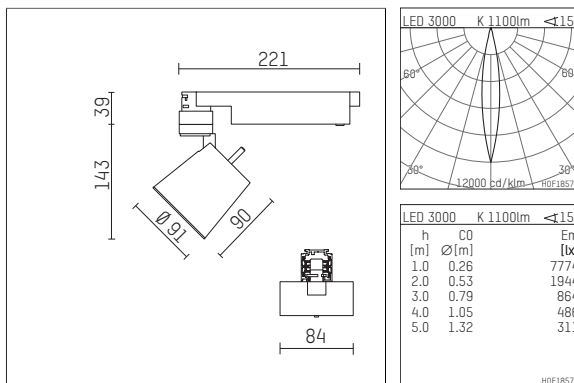

- spotlight gin.o 2
- tunable white - color temperature adjustable from 2700K to 6500K
- with 3 circuit Casambi adapter
- for Hoffmeister control.x tracks
- circuit selection is possible while adapter is inserted into the track
- passive thermo management
- with LED tunable white COB 1530 lm
- colour temperature: 3000 K
- colour rendering index: CRI >90
- L90 / B10 (50.000h)
- SDCM < 3
- net luminous flux: 1100 lm
- total load: 16 W
- luminous efficacy: 68,8 lm/W
- rotationsymmetrical light distribution, spot
- beam angle: 15 °
- LED power unit integrated in adapter, electronic (Casambi), 230-240 V, 0/50/60 Hz
- Control via Casambi app or Casambi compatible devices
- amplitude dimming
- dimming range: 100-1 %
- housing of die cast aluminium
- adapter of fibreglass reinforced thermoplastic
- color-, protection- and conversion-filters are available as accessory
- length: 221 mm, width: 84 mm, height: 182 mm
- rotatable 360°, 90° tiltable
- weight: 1,14 kg
- protection rating: IP20
- protection class I
- 5 years Hoffmeister warranty
- Made in Germany
- maximum ambient temperature: 35 ° C
- certificates: manufactured according to DIN VDE 0711 / EN 60598, CE
- colour: white
- 112281TW910C

- Overview of accessories on the following page / s