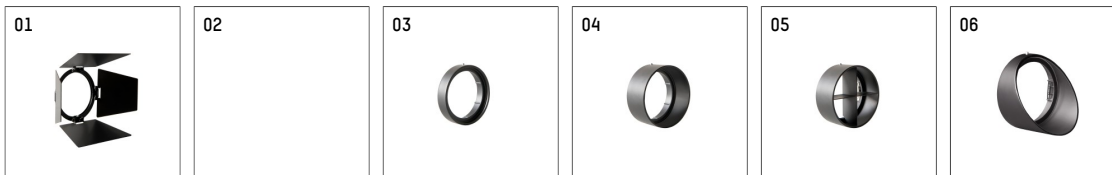

112281TW910D
accessory

Optional accessories

description accessory general	dimensions in mm	item number	pic.-No.
antiglare flaps for spotlights gin.a, gin.o and lo.nely size 2		103438	01
interchangeables optic 25°, (Set 4 pieces) for spotlights gin.o/lo.nely size 2&3		113 382 00 000	02
interchangeable optic 30°, (Set 4 pieces) for spotlights gin.o/lo.nely size 2&3		113 383 00 000	02
interchangeable optic 50°, (Set 4 pieces) for spotlights gin.o/lo.nely size 2&3		113 385 00 000	02
connection ring suitable for attachment of accessories for spotlights gin.a, gin.o and lo.nely size 2		103447	03
tube screen suitable for attachment of accessories for spotlights gin.a, gin.o and lo.nely size 2		103444	04
connection tube with cross louver suitable for attachment of accessories for spotlights gin.a, gin.o and lo.nely size 2		103441	05
visor suitable for attachment of accessories for spotlights gin.a, gin.o and lo.nely size 2		104750	06

Additional optional accessory components

description accessory general	dimensions in mm	item number	pic.-No.
soft.shape lens for spotlights gin.a, gin.o and lo.nely size 2	∅: 74	104228	01
soft.spot lens for spotlights gin.a, gin.o and lo.nely size 2	∅: 74	103461	01
sculpture lens for spotlights gin.a, gin.o and lo.nely size 2	∅: 74	103460	02
prismatic glass for spotlights gin.a, gin.o and lo.nely size 2	∅: 74	104915	03
honeycomb louver for spotlights gin.a, gin.o and lo.nely size 2		103448	04
Dichroitic conversion filter daylight filter, conversion from 3000K to 5000K for spotlights gin.a, gin.o and lo.nely size 2	∅: 74	103459	05
Dichroitic conversion filter neutral filter, conversion from 3000K to 4000K for spotlights gin.a, gin.o and lo.nely size 2	∅: 74	103458	06
Dichroitic conversion filter warm tone filter, conversion from 3000K to 2400K for spotlights gin.a, gin.o and lo.nely size 2	∅: 74	103457	07