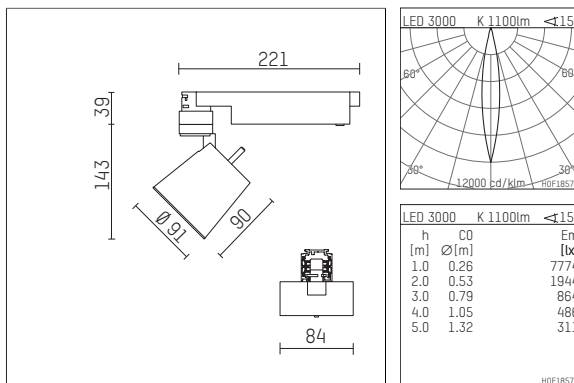

- spotlight gin.o 2
- tunable white - color temperature adjustable from 2700K to 6500K
- with 3 circuit DALI adapter
- for Hoffmeister control.x tracks
- circuit selection is possible while adapter is inserted into the track
- passive thermo management
- with LED tunable white COB 1530 lm
- colour temperature: 3000 K
- colour rendering index: CRI >90
- L90 / B10 (50.000h)
- SDCM < 3
- net luminous flux: 1100 lm
- total load: 16 W
- luminous efficacy: 68,8 lm/W
- rotationsymmetrical light distribution, spot
- beam angle: 15 °
- LED power unit integrated in adapter, electronic (DALI-2 DT8), 220-240 V, 0/50/60 Hz
- amplitude dimming
- dimming range: 100-1 %
- housing of die cast aluminium
- adapter of fibreglass reinforced thermoplastic
- color-, protection- and conversion-filters are available as accessory
- length: 221 mm, width: 84 mm, height: 182 mm
- rotatable 360°, 90° tilttable
- weight: 1,14 kg
- protection rating: IP20
- protection class I
- 5 years Hoffmeister warranty
- Made in Germany
- maximum ambient temperature: 35 ° C
- certificates: manufactured according to DIN VDE 0711 / EN 60598, CE
- colour: white
- 112281TW910D

- Overview of accessories on the following page / s