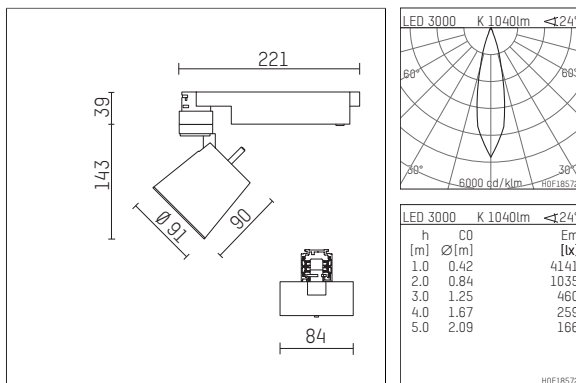

- spotlight gin.o 2
- tunable white - color temperature adjustable from 2700K to 6500K
- with 3 circuit Casambi adapter
- for Hoffmeister control.x tracks
- circuit selection is possible while adapter is inserted into the track
- passive thermo management
- with LED tunable white COB 1530 lm
- colour temperature: 3000 K
- colour rendering index: CRI >90
- L90 / B10 (50.000h)
- SDCM < 3
- net luminous flux: 1040 lm
- total load: 16 W
- luminous efficacy: 65,0 lm/W
- rotationsymmetrical light distribution, medium
- beam angle: 25 °
- LED power unit integrated in adapter, electronic (Casambi), 230-240 V, 0/50/60 Hz
- Control via Casambi app or Casambi compatible devices
- amplitude dimming
- dimming range: 100-1 %
- housing of die cast aluminium
- adapter of fibreglass reinforced thermoplastic
- color-, protection- and conversion-filters are available as accessory
- length: 221 mm, width: 84 mm, height: 182 mm
- rotatable 360°, 90° tiltable
- weight: 1,14 kg
- protection rating: IP20
- protection class I
- 5 years Hoffmeister warranty
- Made in Germany
- maximum ambient temperature: 35 ° C
- certificates: manufactured according to DIN VDE 0711 / EN 60598, CE
- colour: black
- 112282TW721C

- Overview of accessories on the following page / s