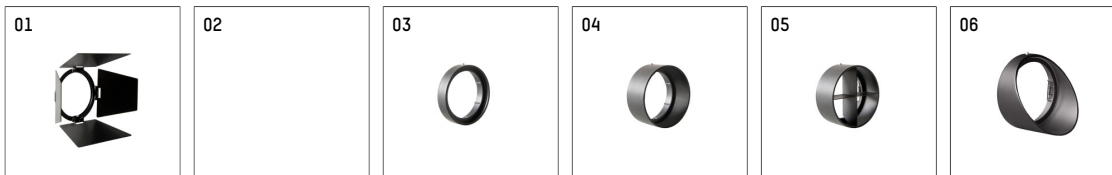

112282TW721C
accessory

Optional accessories

description accessory general	dimensions in mm	item number	pic.-No.
antiglare flaps for spotlights gin.a, gin.o and lo.nely size 2		103438	01
interchangeable optic 15°, (Set 4 pieces) for spotlights gin.o/lo.nely size 2&3		113 381 00 000	02
interchangeable optic 30°, (Set 4 pieces) for spotlights gin.o/lo.nely size 2&3		113 383 00 000	02
interchangeable optic 50°, (Set 4 pieces) for spotlights gin.o/lo.nely size 2&3		113 385 00 000	02
connection ring suitable for attachment of accessories for spotlights gin.a, gin.o and lo.nely size 2		103447	03
tube screen suitable for attachment of accessories for spotlights gin.a, gin.o and lo.nely size 2		103444	04
connection tube with cross louver suitable for attachment of accessories for spotlights gin.a, gin.o and lo.nely size 2		103441	05
visor suitable for attachment of accessories for spotlights gin.a, gin.o and lo.nely size 2		104750	06

Additional optional accessory components

description accessory general	dimensions in mm	item number	pic.-No.
soft.shape lens for spotlights gin.a, gin.o and lo.nely size 2	∅: 74	104228	01
soft.spot lens for spotlights gin.a, gin.o and lo.nely size 2	∅: 74	103461	01
sculpture lens for spotlights gin.a, gin.o and lo.nely size 2	∅: 74	103460	02
prismatic glass for spotlights gin.a, gin.o and lo.nely size 2	∅: 74	104915	03
honeycomb louver for spotlights gin.a, gin.o and lo.nely size 2		103448	04
Dichroitic conversion filter daylight filter, conversion from 3000K to 5000K for spotlights gin.a, gin.o and lo.nely size 2	∅: 74	103459	05
Dichroitic conversion filter neutral filter, conversion from 3000K to 4000K for spotlights gin.a, gin.o and lo.nely size 2	∅: 74	103458	06
Dichroitic conversion filter warm tone filter, conversion from 3000K to 2400K for spotlights gin.a, gin.o and lo.nely size 2	∅: 74	103457	07