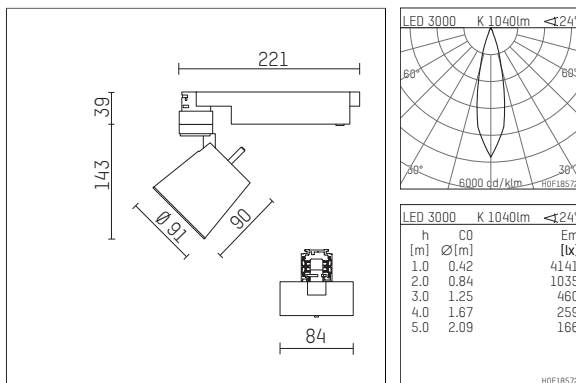

- spotlight gin.o 2
- tunable white - color temperature adjustable from 2700K to 6500K
- with 3 circuit DALI adapter
- for Hoffmeister control.x tracks
- circuit selection is possible while adapter is inserted into the track
- passive thermo management
- with LED tunable white COB 1530 lm
- colour temperature: 3000 K
- colour rendering index: CRI >90
- L90 / B10 (50.000h)
- SDCM < 3
- net luminous flux: 1040 lm
- total load: 16 W
- luminous efficacy: 65,0 lm/W
- rotationsymmetrical light distribution, medium
- beam angle: 25 °
- LED power unit integrated in adapter, electronic (DALI-2 DT8), 220-240 V, 0/50/60 Hz
- amplitude dimming
- dimming range: 100-1 %
- housing of die cast aluminium
- adapter of fibreglass reinforced thermoplastic
- color-, protection- and conversion-filters are available as accessory
- length: 221 mm, width: 84 mm, height: 182 mm
- rotatable 360°, 90° tilttable
- weight: 1,14 kg
- protection rating: IP20
- protection class I
- 5 years Hoffmeister warranty
- Made in Germany
- maximum ambient temperature: 35 ° C
- certificates: manufactured according to DIN VDE 0711 / EN 60598, CE
- colour: black
- 112282TW721D

- Overview of accessories on the following page / s