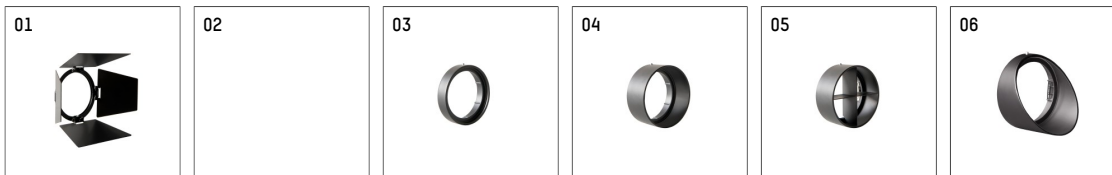

112282TW721D

accessory

Optional accessories

description accessory general	dimensions in mm	item number	pic.-No.
antiglare flaps for spotlights gin.a, gin.o and lo.nely size 2		103438	01
interchangeable optic 15°, (Set 4 pieces) for spotlights gin.o/lo.nely size 2&3		113 381 00 000	02
interchangeable optic 30°, (Set 4 pieces) for spotlights gin.o/lo.nely size 2&3		113 383 00 000	02
interchangeable optic 50°, (Set 4 pieces) for spotlights gin.o/lo.nely size 2&3		113 385 00 000	02
connection ring suitable for attachment of accessories for spotlights gin.a, gin.o and lo.nely size 2		103447	03
tube screen suitable for attachment of accessories for spotlights gin.a, gin.o and lo.nely size 2		103444	04
connection tube with cross louver suitable for attachment of accessories for spotlights gin.a, gin.o and lo.nely size 2		103441	05
visor suitable for attachment of accessories for spotlights gin.a, gin.o and lo.nely size 2		104750	06

Additional optional accessory components

description accessory general	dimensions in mm	item number	pic.-No.
soft.shape lens for spotlights gin.a, gin.o and lo.nely size 2	∅: 74	104228	01
soft.spot lens for spotlights gin.a, gin.o and lo.nely size 2	∅: 74	103461	01
sculpture lens for spotlights gin.a, gin.o and lo.nely size 2	∅: 74	103460	02
prismatic glass for spotlights gin.a, gin.o and lo.nely size 2	∅: 74	104915	03
honeycomb louver for spotlights gin.a, gin.o and lo.nely size 2		103448	04
Dichroitic conversion filter daylight filter, conversion from 3000K to 5000K for spotlights gin.a, gin.o and lo.nely size 2	∅: 74	103459	05
Dichroitic conversion filter neutral filter, conversion from 3000K to 4000K for spotlights gin.a, gin.o and lo.nely size 2	∅: 74	103458	06
Dichroitic conversion filter warm tone filter, conversion from 3000K to 2400K for spotlights gin.a, gin.o and lo.nely size 2	∅: 74	103457	07