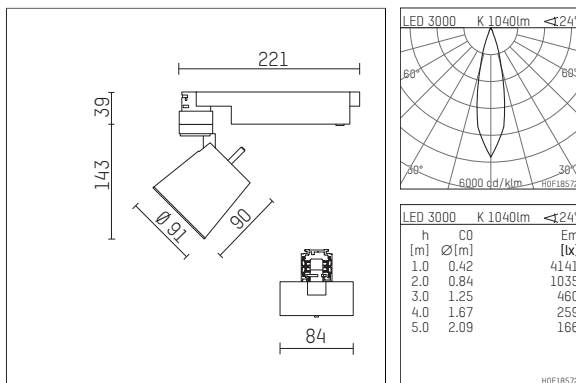

- spotlight gin.o 2
- tunable white - color temperature adjustable from 2700K to 6500K
- with 3 circuit Casambi adapter
- for Hoffmeister control.x tracks
- circuit selection is possible while adapter is inserted into the track
- passive thermo management
- with LED tunable white COB 1530 lm
- colour temperature: 3000 K
- colour rendering index: CRI >90
- L90 / B10 (50.000h)
- SDCM < 3
- net luminous flux: 1040 lm
- total load: 16 W
- luminous efficacy: 65,0 lm/W
- rotationsymmetrical light distribution, medium
- beam angle: 25 °
- LED power unit integrated in adapter, electronic (Casambi), 230-240 V, 0/50/60 Hz
- Control via Casambi app or Casambi compatible devices
- amplitude dimming
- dimming range: 100-1 %
- housing of die cast aluminium
- adapter of fibreglass reinforced thermoplastic
- color-, protection- and conversion-filters are available as accessory
- length: 221 mm, width: 84 mm, height: 182 mm
- rotatable 360°, 90° tiltable
- weight: 1,14 kg
- protection rating: IP20
- protection class I
- 5 years Hoffmeister warranty
- Made in Germany
- maximum ambient temperature: 35 ° C
- certificates: manufactured according to DIN VDE 0711 / EN 60598, CE
- colour: silver
- 112282TW906C

- Overview of accessories on the following page / s