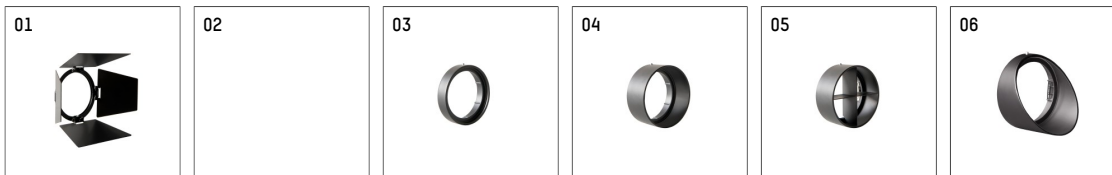

112282TW906C

accessory

Optional accessories

description accessory general	dimensions in mm	item number	pic.-No.
antiglare flaps for spotlights gin.a, gin.o and lo.nely size 2		103438	01
interchangeable optic 15°, (Set 4 pieces) for spotlights gin.o/lo.nely size 2&3		113 381 00 000	02
interchangeable optic 30°, (Set 4 pieces) for spotlights gin.o/lo.nely size 2&3		113 383 00 000	02
interchangeable optic 50°, (Set 4 pieces) for spotlights gin.o/lo.nely size 2&3		113 385 00 000	02
connection ring suitable for attachment of accessories for spotlights gin.a, gin.o and lo.nely size 2		103447	03
tube screen suitable for attachment of accessories for spotlights gin.a, gin.o and lo.nely size 2		103444	04
connection tube with cross louver suitable for attachment of accessories for spotlights gin.a, gin.o and lo.nely size 2		103441	05
visor suitable for attachment of accessories for spotlights gin.a, gin.o and lo.nely size 2		104750	06

Additional optional accessory components

description accessory general	dimensions in mm	item number	pic.-No.
soft.shape lens for spotlights gin.a, gin.o and lo.nely size 2	∅: 74	104228	01
soft.spot lens for spotlights gin.a, gin.o and lo.nely size 2	∅: 74	103461	01
sculpture lens for spotlights gin.a, gin.o and lo.nely size 2	∅: 74	103460	02
prismatic glass for spotlights gin.a, gin.o and lo.nely size 2	∅: 74	104915	03
honeycomb louver for spotlights gin.a, gin.o and lo.nely size 2		103448	04
Dichroitic conversion filter daylight filter, conversion from 3000K to 5000K for spotlights gin.a, gin.o and lo.nely size 2	∅: 74	103459	05
Dichroitic conversion filter neutral filter, conversion from 3000K to 4000K for spotlights gin.a, gin.o and lo.nely size 2	∅: 74	103458	06
Dichroitic conversion filter warm tone filter, conversion from 3000K to 2400K for spotlights gin.a, gin.o and lo.nely size 2	∅: 74	103457	07