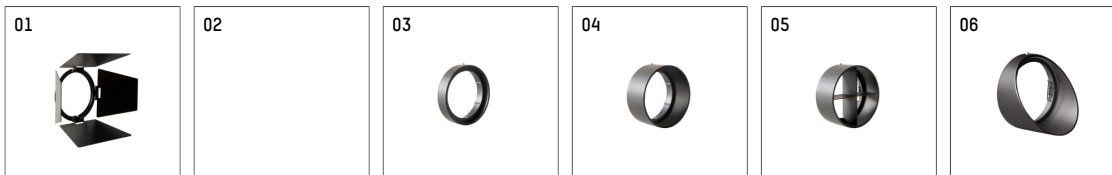

112282TW906D

accessory

Optional accessories

description accessory general	dimensions in mm	item number	pic.-No.
antiglare flaps for spotlights gin.a, gin.o and lo.nely size 2		103438	01
interchangeable optic 15°, (Set 4 pieces) for spotlights gin.o/lo.nely size 2&3		113 381 00 000	02
interchangeable optic 30°, (Set 4 pieces) for spotlights gin.o/lo.nely size 2&3		113 383 00 000	02
interchangeable optic 50°, (Set 4 pieces) for spotlights gin.o/lo.nely size 2&3		113 385 00 000	02
connection ring suitable for attachment of accessories for spotlights gin.a, gin.o and lo.nely size 2		103447	03
tube screen suitable for attachment of accessories for spotlights gin.a, gin.o and lo.nely size 2		103444	04
connection tube with cross louver suitable for attachment of accessories for spotlights gin.a, gin.o and lo.nely size 2		103441	05
visor suitable for attachment of accessories for spotlights gin.a, gin.o and lo.nely size 2		104750	06

Additional optional accessory components

description accessory general	dimensions in mm	item number	pic.-No.
soft.shape lens for spotlights gin.a, gin.o and lo.nely size 2	∅: 74	104228	01
soft.spot lens for spotlights gin.a, gin.o and lo.nely size 2	∅: 74	103461	01
sculpture lens for spotlights gin.a, gin.o and lo.nely size 2	∅: 74	103460	02
prismatic glass for spotlights gin.a, gin.o and lo.nely size 2	∅: 74	104915	03
honeycomb louver for spotlights gin.a, gin.o and lo.nely size 2		103448	04
Dichroitic conversion filter daylight filter, conversion from 3000K to 5000K for spotlights gin.a, gin.o and lo.nely size 2	∅: 74	103459	05
Dichroitic conversion filter neutral filter, conversion from 3000K to 4000K for spotlights gin.a, gin.o and lo.nely size 2	∅: 74	103458	06
Dichroitic conversion filter warm tone filter, conversion from 3000K to 2400K for spotlights gin.a, gin.o and lo.nely size 2	∅: 74	103457	07