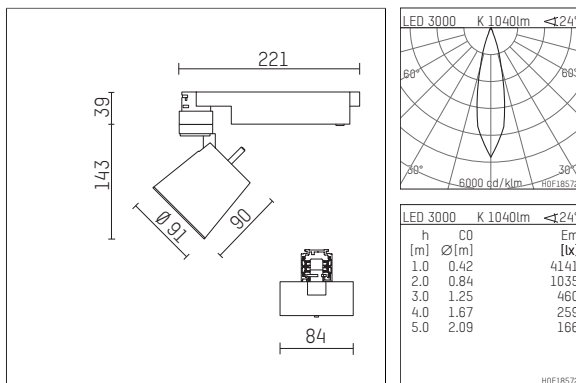

- spotlight gin.o 2
- tunable white - color temperature adjustable from 2700K to 6500K
- with 3 circuit DALI adapter
- for Hoffmeister control.x tracks
- circuit selection is possible while adapter is inserted into the track
- passive thermo management
- with LED tunable white COB 1530 lm
- colour temperature: 3000 K
- colour rendering index: CRI >90
- L90 / B10 (50.000h)
- SDCM < 3
- net luminous flux: 1040 lm
- total load: 16 W
- luminous efficacy: 65,0 lm/W
- rotationsymmetrical light distribution, medium
- beam angle: 25 °
- LED power unit integrated in adapter, electronic (DALI-2 DT8), 220-240 V, 0/50/60 Hz
- amplitude dimming
- dimming range: 100-1 %
- housing of die cast aluminium
- adapter of fibreglass reinforced thermoplastic
- color-, protection- and conversion-filters are available as accessory
- length: 221 mm, width: 84 mm, height: 182 mm
- rotatable 360°, 90° tilttable
- weight: 1,14 kg
- protection rating: IP20
- protection class I
- 5 years Hoffmeister warranty
- Made in Germany
- maximum ambient temperature: 35 ° C
- certificates: manufactured according to DIN VDE 0711 / EN 60598, CE
- colour: silver
- 112282TW906D

- Overview of accessories on the following page / s