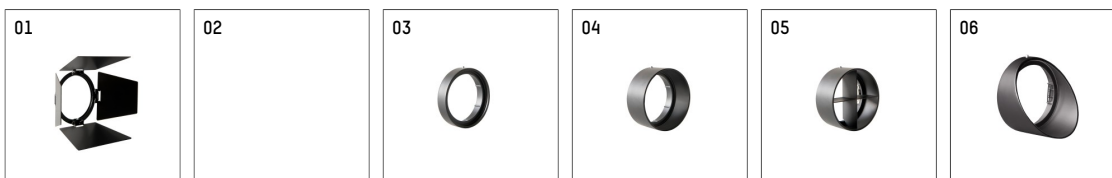

112282TW910C
accessory

Optional accessories

description accessory general	dimensions in mm	item number	pic.-No.
antiglare flaps for spotlights gin.a, gin.o and lo.nely size 2		103438	01
interchangeable optic 15°, (Set 4 pieces) for spotlights gin.o/lo.nely size 2&3		113 381 00 000	02
interchangeable optic 30°, (Set 4 pieces) for spotlights gin.o/lo.nely size 2&3		113 383 00 000	02
interchangeable optic 50°, (Set 4 pieces) for spotlights gin.o/lo.nely size 2&3		113 385 00 000	02
connection ring suitable for attachment of accessories for spotlights gin.a, gin.o and lo.nely size 2		103447	03
tube screen suitable for attachment of accessories for spotlights gin.a, gin.o and lo.nely size 2		103444	04
connection tube with cross louver suitable for attachment of accessories for spotlights gin.a, gin.o and lo.nely size 2		103441	05
visor suitable for attachment of accessories for spotlights gin.a, gin.o and lo.nely size 2		104750	06

Additional optional accessory components

description accessory general	dimensions in mm	item number	pic.-No.
soft.shape lens for spotlights gin.a, gin.o and lo.nely size 2	∅: 74	104228	01
soft.spot lens for spotlights gin.a, gin.o and lo.nely size 2	∅: 74	103461	01
sculpture lens for spotlights gin.a, gin.o and lo.nely size 2	∅: 74	103460	02
prismatic glass for spotlights gin.a, gin.o and lo.nely size 2	∅: 74	104915	03
honeycomb louver for spotlights gin.a, gin.o and lo.nely size 2		103448	04
Dichroitic conversion filter daylight filter, conversion from 3000K to 5000K for spotlights gin.a, gin.o and lo.nely size 2	∅: 74	103459	05
Dichroitic conversion filter neutral filter, conversion from 3000K to 4000K for spotlights gin.a, gin.o and lo.nely size 2	∅: 74	103458	06
Dichroitic conversion filter warm tone filter, conversion from 3000K to 2400K for spotlights gin.a, gin.o and lo.nely size 2	∅: 74	103457	07