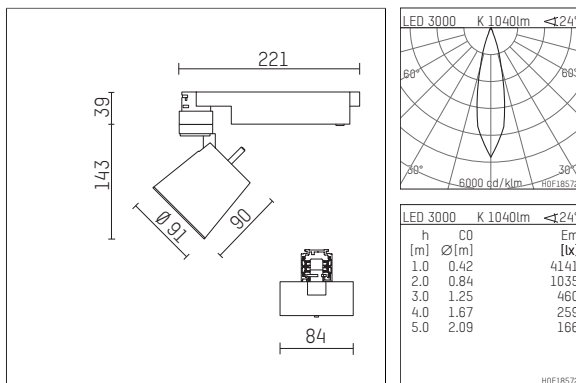

- spotlight gin.o 2
- tunable white - color temperature adjustable from 2700K to 6500K
- with 3 circuit Casambi adapter
- for Hoffmeister control.x tracks
- circuit selection is possible while adapter is inserted into the track
- passive thermo management
- with LED tunable white COB 1530 lm
- colour temperature: 3000 K
- colour rendering index: CRI >90
- L90 / B10 (50.000h)
- SDCM < 3
- net luminous flux: 1040 lm
- total load: 16 W
- luminous efficacy: 65,0 lm/W
- rotationsymmetrical light distribution, medium
- beam angle: 25 °
- LED power unit integrated in adapter, electronic (Casambi), 230-240 V, 0/50/60 Hz
- Control via Casambi app or Casambi compatible devices
- amplitude dimming
- dimming range: 100-1 %
- housing of die cast aluminium
- adapter of fibreglass reinforced thermoplastic
- color-, protection- and conversion-filters are available as accessory
- length: 221 mm, width: 84 mm, height: 182 mm
- rotatable 360°, 90° tiltable
- weight: 1,14 kg
- protection rating: IP20
- protection class I
- 5 years Hoffmeister warranty
- Made in Germany
- maximum ambient temperature: 35 ° C
- certificates: manufactured according to DIN VDE 0711 / EN 60598, CE
- colour: white
- 112282TW910C

- Overview of accessories on the following page / s