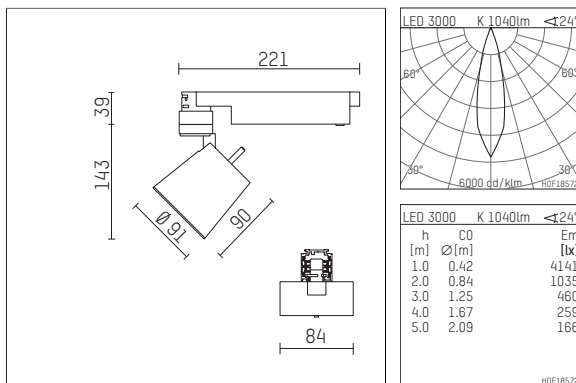

- spotlight gin.o 2
- tunable white - color temperature adjustable from 2700K to 6500K
- with 3 circuit DALI adapter
- for Hoffmeister control.x tracks
- circuit selection is possible while adapter is inserted into the track
- passive thermo management
- with LED tunable white COB 1530 lm
- colour temperature: 3000 K
- colour rendering index: CRI >90
- L90 / B10 (50.000h)
- SDCM < 3
- net luminous flux: 1040 lm
- total load: 16 W
- luminous efficacy: 65,0 lm/W
- rotationsymmetrical light distribution, medium
- beam angle: 25 °
- LED power unit integrated in adapter, electronic (DALI-2 DT8), 220-240 V, 0/50/60 Hz
- amplitude dimming
- dimming range: 100-1 %
- housing of die cast aluminium
- adapter of fibreglass reinforced thermoplastic
- color-, protection- and conversion-filters are available as accessory
- length: 221 mm, width: 84 mm, height: 182 mm
- rotatable 360°, 90° tilttable
- weight: 1,14 kg
- protection rating: IP20
- protection class I
- 5 years Hoffmeister warranty
- Made in Germany
- maximum ambient temperature: 35 ° C
- certificates: manufactured according to DIN VDE 0711 / EN 60598, CE
- colour: white
- 112282TW910D

- Overview of accessories on the following page / s