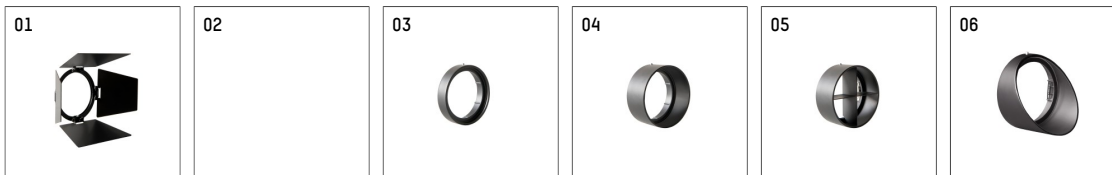

112282TW910D

accessory

Optional accessories

description accessory general	dimensions in mm	item number	pic.-No.
antiglare flaps for spotlights gin.a, gin.o and lo.nely size 2		103438	01
interchangeable optic 15°, (Set 4 pieces) for spotlights gin.o/lo.nely size 2&3		113 381 00 000	02
interchangeable optic 30°, (Set 4 pieces) for spotlights gin.o/lo.nely size 2&3		113 383 00 000	02
interchangeable optic 50°, (Set 4 pieces) for spotlights gin.o/lo.nely size 2&3		113 385 00 000	02
connection ring suitable for attachment of accessories for spotlights gin.a, gin.o and lo.nely size 2		103447	03
tube screen suitable for attachment of accessories for spotlights gin.a, gin.o and lo.nely size 2		103444	04
connection tube with cross louver suitable for attachment of accessories for spotlights gin.a, gin.o and lo.nely size 2		103441	05
visor suitable for attachment of accessories for spotlights gin.a, gin.o and lo.nely size 2		104750	06

Additional optional accessory components

description accessory general	dimensions in mm	item number	pic.-No.
soft.shape lens for spotlights gin.a, gin.o and lo.nely size 2	∅: 74	104228	01
soft.spot lens for spotlights gin.a, gin.o and lo.nely size 2	∅: 74	103461	01
sculpture lens for spotlights gin.a, gin.o and lo.nely size 2	∅: 74	103460	02
prismatic glass for spotlights gin.a, gin.o and lo.nely size 2	∅: 74	104915	03
honeycomb louver for spotlights gin.a, gin.o and lo.nely size 2		103448	04
Dichroitic conversion filter daylight filter, conversion from 3000K to 5000K for spotlights gin.a, gin.o and lo.nely size 2	∅: 74	103459	05
Dichroitic conversion filter neutral filter, conversion from 3000K to 4000K for spotlights gin.a, gin.o and lo.nely size 2	∅: 74	103458	06
Dichroitic conversion filter warm tone filter, conversion from 3000K to 2400K for spotlights gin.a, gin.o and lo.nely size 2	∅: 74	103457	07