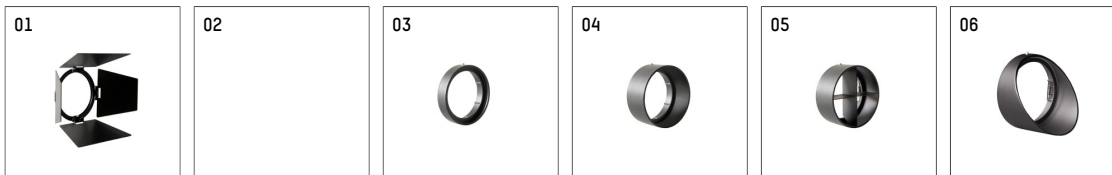

112285TW721C
accessory

Optional accessories

description accessory general	dimensions in mm	item number	pic.-No.
antiglare flaps for spotlights gin.a, gin.o and lo.nely size 2		103438	01
interchangeable optic 15°, (Set 4 pieces) for spotlights gin.o/lo.nely size 2&3		113 381 00 000	02
interchangeables optic 25°, (Set 4 pieces) for spotlights gin.o/lo.nely size 2&3		113 382 00 000	02
interchangeable optic 30°, (Set 4 pieces) for spotlights gin.o/lo.nely size 2&3		113 383 00 000	02
connection ring suitable for attachment of accessories for spotlights gin.a, gin.o and lo.nely size 2		103447	03
tube screen suitable for attachment of accessories for spotlights gin.a, gin.o and lo.nely size 2		103444	04
connection tube with cross louver suitable for attachment of accessories for spotlights gin.a, gin.o and lo.nely size 2		103441	05
visor suitable for attachment of accessories for spotlights gin.a, gin.o and lo.nely size 2		104750	06

Additional optional accessory components

description accessory general	dimensions in mm	item number	pic.-No.
soft.shape lens for spotlights gin.a, gin.o and lo.nely size 2	∅: 74	104228	01
soft.spot lens for spotlights gin.a, gin.o and lo.nely size 2	∅: 74	103461	01
sculpture lens for spotlights gin.a, gin.o and lo.nely size 2	∅: 74	103460	02
prismatic glass for spotlights gin.a, gin.o and lo.nely size 2	∅: 74	104915	03
honeycomb louver for spotlights gin.a, gin.o and lo.nely size 2		103448	04
Dichroitic conversion filter daylight filter, conversion from 3000K to 5000K for spotlights gin.a, gin.o and lo.nely size 2	∅: 74	103459	05
Dichroitic conversion filter neutral filter, conversion from 3000K to 4000K for spotlights gin.a, gin.o and lo.nely size 2	∅: 74	103458	06
Dichroitic conversion filter warm tone filter, conversion from 3000K to 2400K for spotlights gin.a, gin.o and lo.nely size 2	∅: 74	103457	07