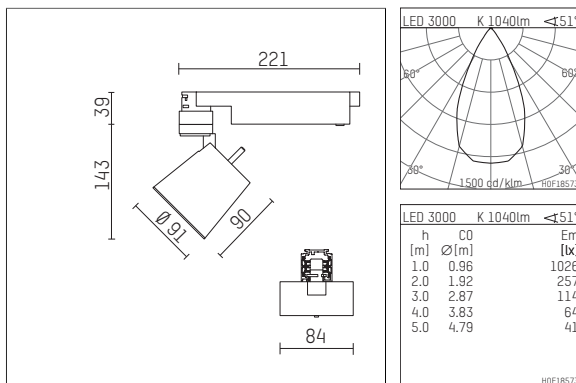

- spotlight gin.o 2
- tunable white - color temperature adjustable from 2700K to 6500K
- with 3 circuit Casambi adapter
- for Hoffmeister control.x tracks
- circuit selection is possible while adapter is inserted into the track
- passive thermo management
- with LED tunable white COB 1530 lm
- colour temperature: 3000 K
- colour rendering index: CRI >90
- L90 / B10 (50.000h)
- SDCM < 3
- net luminous flux: 1040 lm
- total load: 16 W
- luminous efficacy: 65,0 lm/W
- rotationsymmetrical light distribution, flood
- beam angle: 50 °
- LED power unit integrated in adapter, electronic (Casambi), 230-240 V, 0/50/60 Hz
- Control via Casambi app or Casambi compatible devices
- amplitude dimming
- dimming range: 100-1 %
- housing of die cast aluminium
- adapter of fibreglass reinforced thermoplastic
- color-, protection- and conversion-filters are available as accessory
- length: 221 mm, width: 84 mm, height: 182 mm
- rotatable 360°, 90° tiltable
- weight: 1,14 kg
- protection rating: IP20
- protection class I
- 5 years Hoffmeister warranty
- Made in Germany
- maximum ambient temperature: 35 ° C
- certificates: manufactured according to DIN VDE 0711 / EN 60598, CE
- colour: black
- 112285TW721C

- Overview of accessories on the following page / s