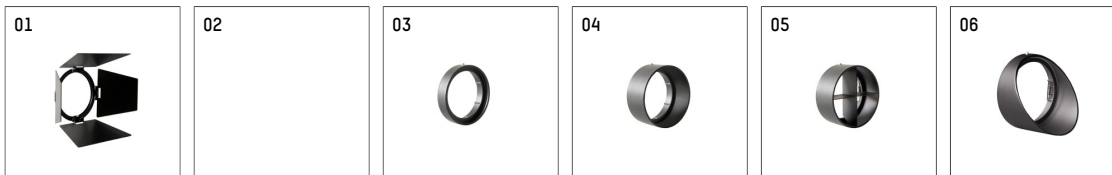

112285TW721D
accessory

Optional accessories

description accessory general	dimensions in mm	item number	pic.-No.
antiglare flaps for spotlights gin.a, gin.o and lo.nely size 2		103438	01
interchangeable optic 15°, (Set 4 pieces) for spotlights gin.o/lo.nely size 2&3		113 381 00 000	02
interchangeables optic 25°, (Set 4 pieces) for spotlights gin.o/lo.nely size 2&3		113 382 00 000	02
interchangeable optic 30°, (Set 4 pieces) for spotlights gin.o/lo.nely size 2&3		113 383 00 000	02
connection ring suitable for attachment of accessories for spotlights gin.a, gin.o and lo.nely size 2		103447	03
tube screen suitable for attachment of accessories for spotlights gin.a, gin.o and lo.nely size 2		103444	04
connection tube with cross louver suitable for attachment of accessories for spotlights gin.a, gin.o and lo.nely size 2		103441	05
visor suitable for attachment of accessories for spotlights gin.a, gin.o and lo.nely size 2		104750	06

Additional optional accessory components

description accessory general	dimensions in mm	item number	pic.-No.
soft.shape lens for spotlights gin.a, gin.o and lo.nely size 2	∅: 74	104228	01
soft.spot lens for spotlights gin.a, gin.o and lo.nely size 2	∅: 74	103461	01
sculpture lens for spotlights gin.a, gin.o and lo.nely size 2	∅: 74	103460	02
prismatic glass for spotlights gin.a, gin.o and lo.nely size 2	∅: 74	104915	03
honeycomb louver for spotlights gin.a, gin.o and lo.nely size 2		103448	04
Dichroitic conversion filter daylight filter, conversion from 3000K to 5000K for spotlights gin.a, gin.o and lo.nely size 2	∅: 74	103459	05
Dichroitic conversion filter neutral filter, conversion from 3000K to 4000K for spotlights gin.a, gin.o and lo.nely size 2	∅: 74	103458	06
Dichroitic conversion filter warm tone filter, conversion from 3000K to 2400K for spotlights gin.a, gin.o and lo.nely size 2	∅: 74	103457	07