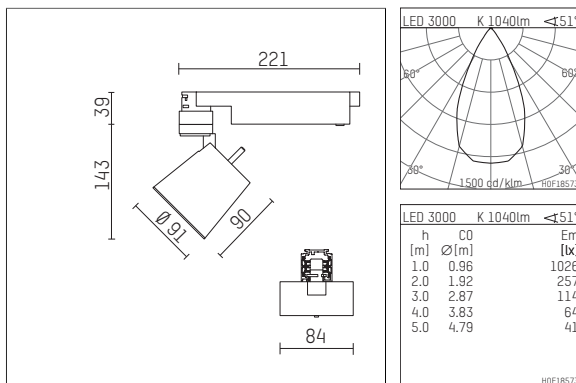

## 112285TW721D | black

gin.o 2

spotlight

LED tunable white COB | 16 W 3000 K

- spotlight gin.o 2
- tunable white - color temperature adjustable from 2700K to 6500K
- with 3 circuit DALI adapter
- for Hoffmeister control.x tracks
- circuit selection is possible while adapter is inserted into the track
- passive thermo management
- with LED tunable white COB 1530 lm
- colour temperature: 3000 K
- colour rendering index: CRI >90
- L90 / B10 (50.000h)
- SDCM < 3
- net luminous flux: 1040 lm
- total load: 16 W
- luminous efficacy: 65,0 lm/W
- rotationsymmetrical light distribution, flood
- beam angle: 50 °
- LED power unit integrated in adapter, electronic (DALI-2 DT8), 220-240 V, 0/50/60 Hz
- amplitude dimming
- dimming range: 100-1 %
- housing of die cast aluminium
- adapter of fibreglass reinforced thermoplastic
- color-, protection- and conversion-filters are available as accessory
- length: 221 mm, width: 84 mm, height: 182 mm
- rotatable 360°, 90° tilttable
- weight: 1,14 kg
- protection rating: IP20
- protection class I
- 5 years Hoffmeister warranty
- Made in Germany
- maximum ambient temperature: 35 °C
- certificates: manufactured according to DIN VDE 0711 / EN 60598, CE
- colour: black
- 112285TW721D