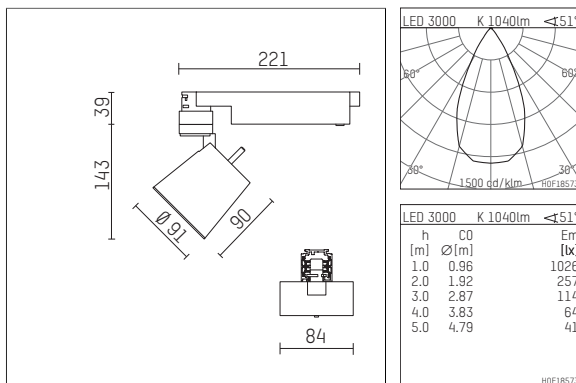

- spotlight gin.o 2
- tunable white - color temperature adjustable from 2700K to 6500K
- with 3 circuit Casambi adapter
- for Hoffmeister control.x tracks
- circuit selection is possible while adapter is inserted into the track
- passive thermo management
- with LED tunable white COB 1530 lm
- colour temperature: 3000 K
- colour rendering index: CRI >90
- L90 / B10 (50.000h)
- SDCM < 3
- net luminous flux: 1040 lm
- total load: 16 W
- luminous efficacy: 65,0 lm/W
- rotationsymmetrical light distribution, flood
- beam angle: 50 °
- LED power unit integrated in adapter, electronic (Casambi), 230-240 V, 0/50/60 Hz
- Control via Casambi app or Casambi compatible devices
- amplitude dimming
- dimming range: 100-1 %
- housing of die cast aluminium
- adapter of fibreglass reinforced thermoplastic
- color-, protection- and conversion-filters are available as accessory
- length: 221 mm, width: 84 mm, height: 182 mm
- rotatable 360°, 90° tiltable
- weight: 1,14 kg
- protection rating: IP20
- protection class I
- 5 years Hoffmeister warranty
- Made in Germany
- maximum ambient temperature: 35 ° C
- certificates: manufactured according to DIN VDE 0711 / EN 60598, CE
- colour: silver
- 112285TW906C

- Overview of accessories on the following page / s