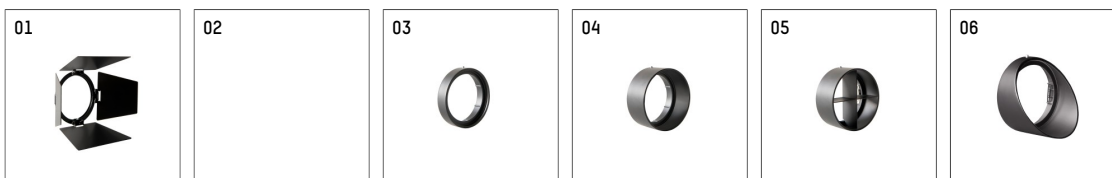

112285TW906C
accessory

Optional accessories

description accessory general	dimensions in mm	item number	pic.-No.
antiglare flaps for spotlights gin.a, gin.o and lo.nely size 2		103438	01
interchangeable optic 15°, (Set 4 pieces) for spotlights gin.o/lo.nely size 2&3		113 381 00 000	02
interchangeables optic 25°, (Set 4 pieces) for spotlights gin.o/lo.nely size 2&3		113 382 00 000	02
interchangeable optic 30°, (Set 4 pieces) for spotlights gin.o/lo.nely size 2&3		113 383 00 000	02
connection ring suitable for attachment of accessories for spotlights gin.a, gin.o and lo.nely size 2		103447	03
tube screen suitable for attachment of accessories for spotlights gin.a, gin.o and lo.nely size 2		103444	04
connection tube with cross louver suitable for attachment of accessories for spotlights gin.a, gin.o and lo.nely size 2		103441	05
visor suitable for attachment of accessories for spotlights gin.a, gin.o and lo.nely size 2		104750	06

Additional optional accessory components

description accessory general	dimensions in mm	item number	pic.-No.
soft.shape lens for spotlights gin.a, gin.o and lo.nely size 2	∅: 74	104228	01
soft.spot lens for spotlights gin.a, gin.o and lo.nely size 2	∅: 74	103461	01
sculpture lens for spotlights gin.a, gin.o and lo.nely size 2	∅: 74	103460	02
prismatic glass for spotlights gin.a, gin.o and lo.nely size 2	∅: 74	104915	03
honeycomb louver for spotlights gin.a, gin.o and lo.nely size 2		103448	04
Dichroitic conversion filter daylight filter, conversion from 3000K to 5000K for spotlights gin.a, gin.o and lo.nely size 2	∅: 74	103459	05
Dichroitic conversion filter neutral filter, conversion from 3000K to 4000K for spotlights gin.a, gin.o and lo.nely size 2	∅: 74	103458	06
Dichroitic conversion filter warm tone filter, conversion from 3000K to 2400K for spotlights gin.a, gin.o and lo.nely size 2	∅: 74	103457	07