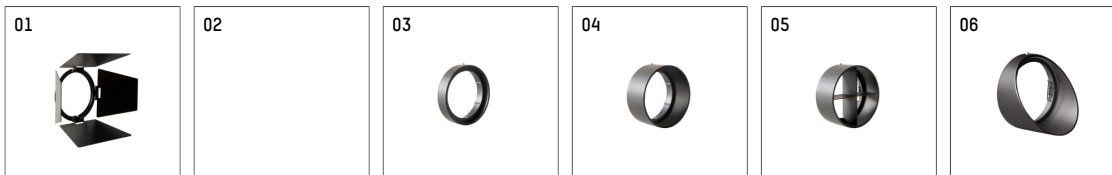

112285TW906D

accessory

Optional accessories

description accessory general	dimensions in mm	item number	pic.-No.
antiglare flaps for spotlights gin.a, gin.o and lo.nely size 2		103438	01
interchangeable optic 15°, (Set 4 pieces) for spotlights gin.o/lo.nely size 2&3		113 381 00 000	02
interchangeables optic 25°, (Set 4 pieces) for spotlights gin.o/lo.nely size 2&3		113 382 00 000	02
interchangeable optic 30°, (Set 4 pieces) for spotlights gin.o/lo.nely size 2&3		113 383 00 000	02
connection ring suitable for attachment of accessories for spotlights gin.a, gin.o and lo.nely size 2		103447	03
tube screen suitable for attachment of accessories for spotlights gin.a, gin.o and lo.nely size 2		103444	04
connection tube with cross louver suitable for attachment of accessories for spotlights gin.a, gin.o and lo.nely size 2		103441	05
visor suitable for attachment of accessories for spotlights gin.a, gin.o and lo.nely size 2		104750	06

Additional optional accessory components

description accessory general	dimensions in mm	item number	pic.-No.
soft.shape lens for spotlights gin.a, gin.o and lo.nely size 2	∅: 74	104228	01
soft.spot lens for spotlights gin.a, gin.o and lo.nely size 2	∅: 74	103461	01
sculpture lens for spotlights gin.a, gin.o and lo.nely size 2	∅: 74	103460	02
prismatic glass for spotlights gin.a, gin.o and lo.nely size 2	∅: 74	104915	03
honeycomb louver for spotlights gin.a, gin.o and lo.nely size 2		103448	04
Dichroitic conversion filter daylight filter, conversion from 3000K to 5000K for spotlights gin.a, gin.o and lo.nely size 2	∅: 74	103459	05
Dichroitic conversion filter neutral filter, conversion from 3000K to 4000K for spotlights gin.a, gin.o and lo.nely size 2	∅: 74	103458	06
Dichroitic conversion filter warm tone filter, conversion from 3000K to 2400K for spotlights gin.a, gin.o and lo.nely size 2	∅: 74	103457	07