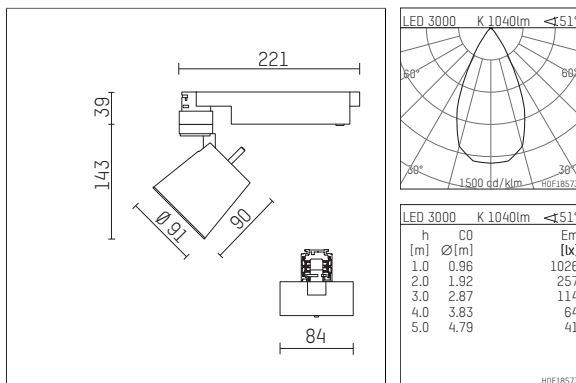

- spotlight gin.o 2
- tunable white - color temperature adjustable from 2700K to 6500K
- with 3 circuit DALI adapter
- for Hoffmeister control.x tracks
- circuit selection is possible while adapter is inserted into the track
- passive thermo management
- with LED tunable white COB 1530 lm
- colour temperature: 3000 K
- colour rendering index: CRI >90
- L90 / B10 (50.000h)
- SDCM < 3
- net luminous flux: 1040 lm
- total load: 16 W
- luminous efficacy: 65,0 lm/W
- rotationsymmetrical light distribution, flood
- beam angle: 50 °
- LED power unit integrated in adapter, electronic (DALI-2 DT8), 220-240 V, 0/50/60 Hz
- amplitude dimming
- dimming range: 100-1 %
- housing of die cast aluminium
- adapter of fibreglass reinforced thermoplastic
- color-, protection- and conversion-filters are available as accessory
- length: 221 mm, width: 84 mm, height: 182 mm
- rotatable 360°, 90° tilttable
- weight: 1,14 kg
- protection rating: IP20
- protection class I
- 5 years Hoffmeister warranty
- Made in Germany
- maximum ambient temperature: 35 °C
- certificates: manufactured according to DIN VDE 0711 / EN 60598, CE
- colour: silver
- 112285TW906D

- Overview of accessories on the following page / s