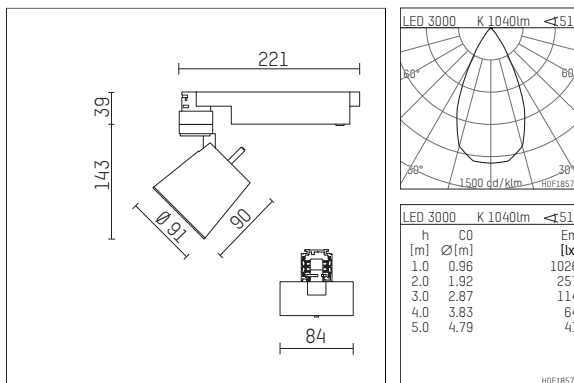

- spotlight gin.o 2
- tunable white - color temperature adjustable from 2700K to 6500K
- with 3 circuit Casambi adapter
- for Hoffmeister control.x tracks
- circuit selection is possible while adapter is inserted into the track
- passive thermo management
- with LED tunable white COB 1530 lm
- colour temperature: 3000 K
- colour rendering index: CRI >90
- L90 / B10 (50.000h)
- SDCM < 3
- net luminous flux: 1040 lm
- total load: 16 W
- luminous efficacy: 65,0 lm/W
- rotationsymmetrical light distribution, flood
- beam angle: 50 °
- LED power unit integrated in adapter, electronic (Casambi), 230-240 V, 0/50/60 Hz
- Control via Casambi app or Casambi compatible devices
- amplitude dimming
- dimming range: 100-1 %
- housing of die cast aluminium
- adapter of fibreglass reinforced thermoplastic
- color-, protection- and conversion-filters are available as accessory
- length: 221 mm, width: 84 mm, height: 182 mm
- rotatable 360°, 90° tiltable
- weight: 1,14 kg
- protection rating: IP20
- protection class I
- 5 years Hoffmeister warranty
- Made in Germany
- maximum ambient temperature: 35 ° C
- certificates: manufactured according to DIN VDE 0711 / EN 60598, CE
- colour: white
- 112285TW910C

- Overview of accessories on the following page / s