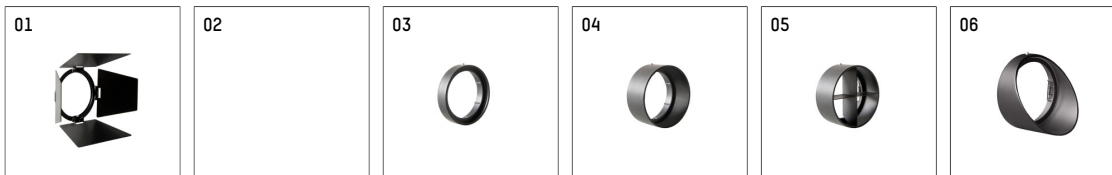

112285TW910C
accessory

Optional accessories

description accessory general	dimensions in mm	item number	pic.-No.
antiglare flaps for spotlights gin.a, gin.o and lo.nely size 2		103438	01
interchangeable optic 15°, (Set 4 pieces) for spotlights gin.o/lo.nely size 2&3		113 381 00 000	02
interchangeables optic 25°, (Set 4 pieces) for spotlights gin.o/lo.nely size 2&3		113 382 00 000	02
interchangeable optic 30°, (Set 4 pieces) for spotlights gin.o/lo.nely size 2&3		113 383 00 000	02
connection ring suitable for attachment of accessories for spotlights gin.a, gin.o and lo.nely size 2		103447	03
tube screen suitable for attachment of accessories for spotlights gin.a, gin.o and lo.nely size 2		103444	04
connection tube with cross louver suitable for attachment of accessories for spotlights gin.a, gin.o and lo.nely size 2		103441	05
visor suitable for attachment of accessories for spotlights gin.a, gin.o and lo.nely size 2		104750	06

Additional optional accessory components

description accessory general	dimensions in mm	item number	pic.-No.
soft.shape lens for spotlights gin.a, gin.o and lo.nely size 2	∅: 74	104228	01
soft.spot lens for spotlights gin.a, gin.o and lo.nely size 2	∅: 74	103461	01
sculpture lens for spotlights gin.a, gin.o and lo.nely size 2	∅: 74	103460	02
prismatic glass for spotlights gin.a, gin.o and lo.nely size 2	∅: 74	104915	03
honeycomb louver for spotlights gin.a, gin.o and lo.nely size 2		103448	04
Dichroitic conversion filter daylight filter, conversion from 3000K to 5000K for spotlights gin.a, gin.o and lo.nely size 2	∅: 74	103459	05
Dichroitic conversion filter neutral filter, conversion from 3000K to 4000K for spotlights gin.a, gin.o and lo.nely size 2	∅: 74	103458	06
Dichroitic conversion filter warm tone filter, conversion from 3000K to 2400K for spotlights gin.a, gin.o and lo.nely size 2	∅: 74	103457	07