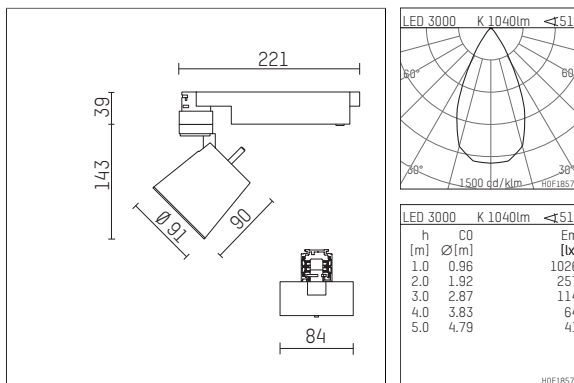

## 112285TW910D | white

gin.o 2

spotlight

LED tunable white COB | 16 W 3000 K

- spotlight gin.o 2
- tunable white - color temperature adjustable from 2700K to 6500K
- with 3 circuit DALI adapter
- for Hoffmeister control.x tracks
- circuit selection is possible while adapter is inserted into the track
- passive thermo management
- with LED tunable white COB 1530 lm
- colour temperature: 3000 K
- colour rendering index: CRI >90
- L90 / B10 (50.000h)
- SDCM < 3
- net luminous flux: 1040 lm
- total load: 16 W
- luminous efficacy: 65,0 lm/W
- rotationsymmetrical light distribution, flood
- beam angle: 50 °
- LED power unit integrated in adapter, electronic (DALI-2 DT8), 220-240 V, 0/50/60 Hz
- amplitude dimming
- dimming range: 100-1 %
- housing of die cast aluminium
- adapter of fibreglass reinforced thermoplastic
- color-, protection- and conversion-filters are available as accessory
- length: 221 mm, width: 84 mm, height: 182 mm
- rotatable 360°, 90° tilttable
- weight: 1,14 kg
- protection rating: IP20
- protection class I
- 5 years Hoffmeister warranty
- Made in Germany
- maximum ambient temperature: 35 ° C
- certificates: manufactured according to DIN VDE 0711 / EN 60598, CE
- colour: white
- 112285TW910D