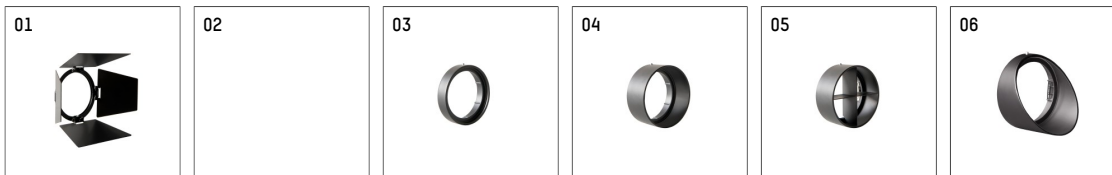

112285TW910D

accessory

Optional accessories

description accessory general	dimensions in mm	item number	pic.-No.
antiglare flaps for spotlights gin.a, gin.o and lo.nely size 2		103438	01
interchangeable optic 15°, (Set 4 pieces) for spotlights gin.o/lo.nely size 2&3		113 381 00 000	02
interchangeables optic 25°, (Set 4 pieces) for spotlights gin.o/lo.nely size 2&3		113 382 00 000	02
interchangeable optic 30°, (Set 4 pieces) for spotlights gin.o/lo.nely size 2&3		113 383 00 000	02
connection ring suitable for attachment of accessories for spotlights gin.a, gin.o and lo.nely size 2		103447	03
tube screen suitable for attachment of accessories for spotlights gin.a, gin.o and lo.nely size 2		103444	04
connection tube with cross louver suitable for attachment of accessories for spotlights gin.a, gin.o and lo.nely size 2		103441	05
visor suitable for attachment of accessories for spotlights gin.a, gin.o and lo.nely size 2		104750	06

Additional optional accessory components

description accessory general	dimensions in mm	item number	pic.-No.
soft.shape lens for spotlights gin.a, gin.o and lo.nely size 2	∅: 74	104228	01
soft.spot lens for spotlights gin.a, gin.o and lo.nely size 2	∅: 74	103461	01
sculpture lens for spotlights gin.a, gin.o and lo.nely size 2	∅: 74	103460	02
prismatic glass for spotlights gin.a, gin.o and lo.nely size 2	∅: 74	104915	03
honeycomb louver for spotlights gin.a, gin.o and lo.nely size 2		103448	04
Dichroitic conversion filter daylight filter, conversion from 3000K to 5000K for spotlights gin.a, gin.o and lo.nely size 2	∅: 74	103459	05
Dichroitic conversion filter neutral filter, conversion from 3000K to 4000K for spotlights gin.a, gin.o and lo.nely size 2	∅: 74	103458	06
Dichroitic conversion filter warm tone filter, conversion from 3000K to 2400K for spotlights gin.a, gin.o and lo.nely size 2	∅: 74	103457	07