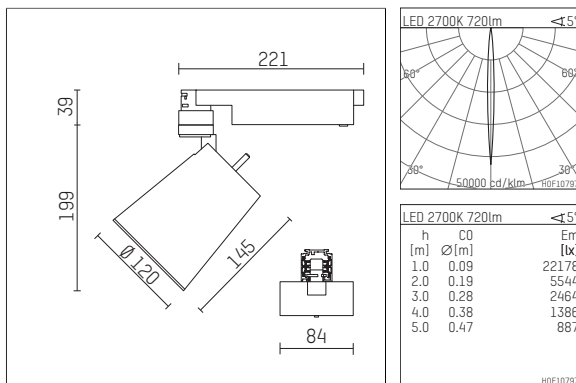

112 321 02 721 D | black

gin.o 3
spotlight
LED | 15 W 2700 K

- spotlight gin.o 3
- with 3 circuit DALI adapter
- for Hoffmeister control.x tracks
- circuit selection is possible while adapter is inserted into the track
- passive thermo management
- with LED 840 lm
- colour temperature: 2700 K
- colour rendering index: CRI >90
- L90 / B10 (50.000h)
- SDCM < 3
- net luminous flux: 720 lm
- total load: 15 W
- luminous efficacy: 48,0 lm/W
- rotationsymmetrical light distribution, narrow spot
- beam angle: 5°
- LED power unit integrated in adapter, electronic (DALI)
- amplitude dimming
- dimming range: 100-0,1 %
- housing of die cast aluminium
- adapter of fibreglass reinforced thermoplastic
- safety glass, clear
- color-, protection- and conversion-filters are available as accessory
- length: 221 mm, width: 84 mm, height: 238 mm
- rotatable 360°, 90° tiltable
- weight: 1,88 kg
- protection rating: IP20
- protection class I
- 5 years Hoffmeister warranty
- Made in Germany
- maximum ambient temperature: 35 ° C
- certificates: manufactured according to DIN VDE 0711 / EN 60598, CE
- colour: black
- 112 321 02 721 D

Additional optional accessory components

description accessory general	dimensions in mm	item number	pic.-No.
soft.shape lens for spotlights gin.o and lo.nely size 3	∅: 100	105782	01
sculpture lens for spotlights gin.o and lo.nely size 3	∅: 100	105773	02
prismatic glass for spotlights gin.o and lo.nely size 3	∅: 100	105775	03
honeycomb louver for spotlights gin.o and lo.nely size 3		105761721	04
soft.spot lens for spotlights gin.o and lo.nely size 3	∅: 100	105774	01