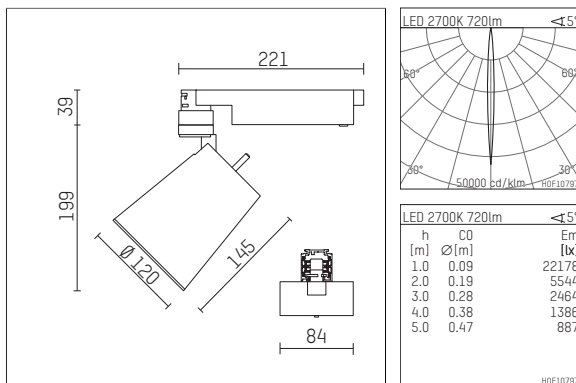

112 321 02 906 D | silver

gin.o 3
spotlight
LED | 15 W 2700 K

- spotlight gin.o 3
- with 3 circuit DALI adapter
- for Hoffmeister control.x tracks
- circuit selection is possible while adapter is inserted into the track
- passive thermo management
- with LED 840 lm
- colour temperature: 2700 K
- colour rendering index: CRI >90
- L90 / B10 (50.000h)
- SDCM < 3
- net luminous flux: 720 lm
- total load: 15 W
- luminous efficacy: 48,0 lm/W
- rotationsymmetrical light distribution, narrow spot
- beam angle: 5°
- LED power unit integrated in adapter, electronic (DALI)
- amplitude dimming
- dimming range: 100-0,1 %
- housing of die cast aluminium
- adapter of fibreglass reinforced thermoplastic
- safety glass, clear
- color-, protection- and conversion-filters are available as accessory
- length: 221 mm, width: 84 mm, height: 238 mm
- rotatable 360°, 90° tiltable
- weight: 1,88 kg
- protection rating: IP20
- protection class I
- 5 years Hoffmeister warranty
- Made in Germany
- maximum ambient temperature: 35 ° C
- certificates: manufactured according to DIN VDE 0711 / EN 60598, CE
- colour: silver
- 112 321 02 906 D

Additional optional accessory components

description accessory general	dimensions in mm	item number	pic.-No.
soft.shape lens for spotlights gin.o and lo.nely size 3	∅: 100	105782	01
sculpture lens for spotlights gin.o and lo.nely size 3	∅: 100	105773	02
prismatic glass for spotlights gin.o and lo.nely size 3	∅: 100	105775	03
honeycomb louver for spotlights gin.o and lo.nely size 3		105761721	04
soft.spot lens for spotlights gin.o and lo.nely size 3	∅: 100	105774	01