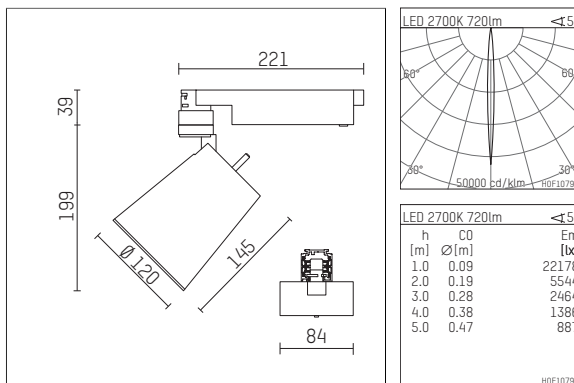

112 321 02 910 D | white

gin.o 3
spotlight
LED | 15 W 2700 K

- spotlight gin.o 3
- with 3 circuit DALI adapter
- for Hoffmeister control.x tracks
- circuit selection is possible while adapter is inserted into the track
- passive thermo management
- with LED 840 lm
- colour temperature: 2700 K
- colour rendering index: CRI >90
- L90 / B10 (50.000h)
- SDCM < 3
- net luminous flux: 720 lm
- total load: 15 W
- luminous efficacy: 48,0 lm/W
- rotationsymmetrical light distribution, narrow spot
- beam angle: 5°
- LED power unit integrated in adapter, electronic (DALI)
- amplitude dimming
- dimming range: 100-0,1 %
- housing of die cast aluminium
- adapter of fibreglass reinforced thermoplastic
- safety glass, clear
- color-, protection- and conversion-filters are available as accessory
- length: 221 mm, width: 84 mm, height: 238 mm
- rotatable 360°, 90° tilttable
- weight: 1,88 kg
- protection rating: IP20
- protection class I
- 5 years Hoffmeister warranty
- Made in Germany
- maximum ambient temperature: 35 ° C
- certificates: manufactured according to DIN VDE 0711 / EN 60598, CE
- colour: white (RAL9016)
- 112 321 02 910 D

Additional optional accessory components

description accessory general	dimensions in mm	item number	pic.-No.
soft.shape lens for spotlights gin.o and lo.nely size 3	∅: 100	105782	01
sculpture lens for spotlights gin.o and lo.nely size 3	∅: 100	105773	02
prismatic glass for spotlights gin.o and lo.nely size 3	∅: 100	105775	03
honeycomb louver for spotlights gin.o and lo.nely size 3		105761721	04
soft.spot lens for spotlights gin.o and lo.nely size 3	∅: 100	105774	01