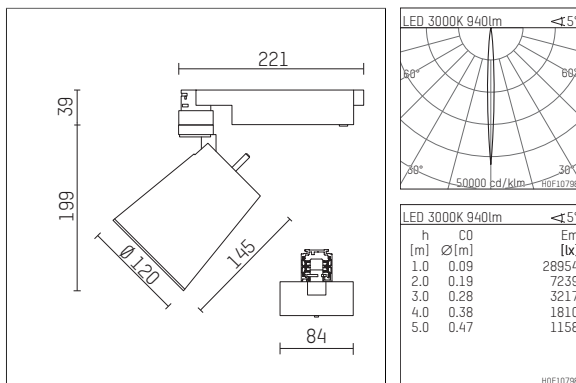

112 321 03 721 D | black

gin.o 3
spotlight
LED | 15 W 3000 K

- spotlight gin.o 3
- with 3 circuit DALI adapter
- for Hoffmeister control.x tracks
- circuit selection is possible while adapter is inserted into the track
- passive thermo management
- with LED 1100 lm
- colour temperature: 3000 K
- colour rendering index: CRI >90
- L90 / B10 (50.000h)
- SDCM < 2
- net luminous flux: 940 lm
- total load: 15 W
- luminous efficacy: 62,7 lm/W
- rotationsymmetrical light distribution, narrow spot
- beam angle: 5°
- LED power unit integrated in adapter, electronic (DALI)
- amplitude dimming
- dimming range: 100-0,1 %
- housing of die cast aluminium
- adapter of fibreglass reinforced thermoplastic
- safety glass, clear
- color-, protection- and conversion-filters are available as accessory
- length: 221 mm, width: 84 mm, height: 238 mm
- rotatable 360°, 90° tilttable
- weight: 1,88 kg
- protection rating: IP20
- protection class I
- 5 years Hoffmeister warranty
- Made in Germany
- maximum ambient temperature: 35 ° C
- certificates: manufactured according to DIN VDE 0711 / EN 60598, CE
- colour: black
- 112 321 03 721 D

Additional optional accessory components

description accessory general	dimensions in mm	item number	pic.-No.
soft.shape lens for spotlights gin.o and lo.nely size 3	∅: 100	105782	01
sculpture lens for spotlights gin.o and lo.nely size 3	∅: 100	105773	02
prismatic glass for spotlights gin.o and lo.nely size 3	∅: 100	105775	03
honeycomb louver for spotlights gin.o and lo.nely size 3		105761721	04
soft.spot lens for spotlights gin.o and lo.nely size 3	∅: 100	105774	01