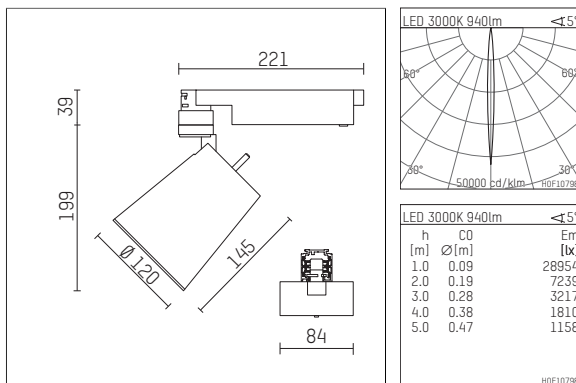

112 321 03 906 D | silver

gin.o 3
spotlight
LED | 15 W 3000 K

- spotlight gin.o 3
- with 3 circuit DALI adapter
- for Hoffmeister control.x tracks
- circuit selection is possible while adapter is inserted into the track
- passive thermo management
- with LED 1100 lm
- colour temperature: 3000 K
- colour rendering index: CRI >90
- L90 / B10 (50.000h)
- SDCM < 2
- net luminous flux: 940 lm
- total load: 15 W
- luminous efficacy: 62,7 lm/W
- rotationsymmetrical light distribution, narrow spot
- beam angle: 5°
- LED power unit integrated in adapter, electronic (DALI)
- amplitude dimming
- dimming range: 100-0,1 %
- housing of die cast aluminium
- adapter of fibreglass reinforced thermoplastic
- safety glass, clear
- color-, protection- and conversion-filters are available as accessory
- length: 221 mm, width: 84 mm, height: 238 mm
- rotatable 360°, 90° tilttable
- weight: 1,88 kg
- protection rating: IP20
- protection class I
- 5 years Hoffmeister warranty
- Made in Germany
- maximum ambient temperature: 35 ° C
- certificates: manufactured according to DIN VDE 0711 / EN 60598, CE
- colour: silver
- 112 321 03 906 D

Additional optional accessory components

description accessory general	dimensions in mm	item number	pic.-No.
soft.shape lens for spotlights gin.o and lo.nely size 3	Ø: 100	105782	01
sculpture lens for spotlights gin.o and lo.nely size 3	Ø: 100	105773	02
prismatic glass for spotlights gin.o and lo.nely size 3	Ø: 100	105775	03
honeycomb louver for spotlights gin.o and lo.nely size 3		105761721	04
soft.spot lens for spotlights gin.o and lo.nely size 3	Ø: 100	105774	01