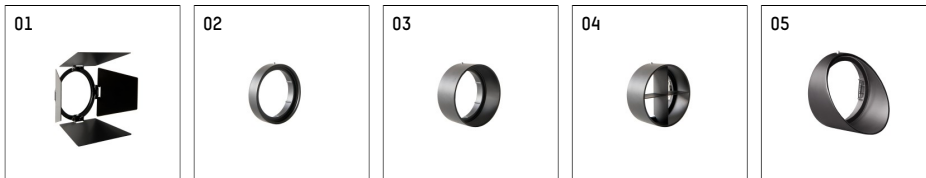

112 321 03 906 D | silver

gin.o 3
spotlight
LED | 15 W 3000 K

- spotlight gin.o 3
- with 3 circuit DALI adapter
- for Hoffmeister control.x tracks
- circuit selection is possible while adapter is inserted into the track
- passive thermo management
- with LED 1100 lm
- colour temperature: 3000 K
- colour rendering index: CRI >90
- L90 / B10 (50.000h)
- SDCM < 2
- net luminous flux: 940 lm
- total load: 15 W
- luminous efficacy: 62,7 lm/W
- rotationsymmetrical light distribution, narrow spot
- beam angle: 5°
- LED power unit integrated in adapter, electronic (DALI)
- amplitude dimming
- dimming range: 100-0,1 %
- housing of die cast aluminium
- adapter of fibreglass reinforced thermoplastic
- safety glass, clear
- color-, protection- and conversion-filters are available as accessory
- length: 221 mm, width: 84 mm, height: 238 mm
- rotatable 360°, 90° tilttable
- weight: 1,88 kg
- protection rating: IP20
- protection class I
- 5 years Hoffmeister warranty
- Made in Germany
- maximum ambient temperature: 35 ° C
- certificates: manufactured according to DIN VDE 0711 / EN 60598, CE
- colour: silver
- 112 321 03 906 D

- Overview of accessories on the following page / s

112 321 03 906 D
accessory

Optional accessories

description accessory general	dimensions in mm	item number	pic.-No.
antiglare flaps for spotlights gin.o and lo.nely size 3		105757	01
connection ring suitable for attachment of accessories for spotlights gin.o and lo.nely size 3		105760906	02
tube screen suitable for attachment of accessories for spotlights gin.o and lo.nely size 3		105759906	03
connection tube with cross louver suitable for attachment of accessories for spotlights gin.o and lo.nely size 3		105758906	04
visor suitable for attachment of accessories for spotlights gin.o and lo.nely size 3		105783906	05