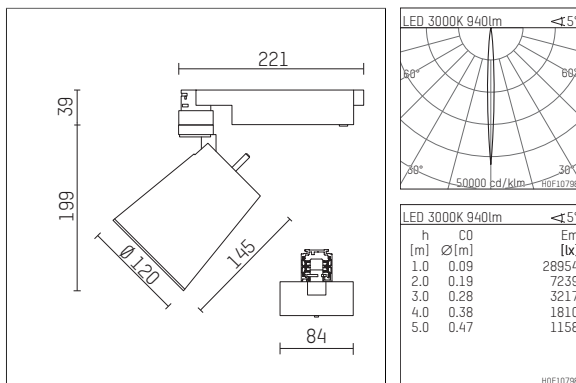

112 321 03 910 D | white

gin.o 3
spotlight
LED | 15 W 3000 K

- spotlight gin.o 3
- with 3 circuit DALI adapter
- for Hoffmeister control.x tracks
- circuit selection is possible while adapter is inserted into the track
- passive thermo management
- with LED 1100 lm
- colour temperature: 3000 K
- colour rendering index: CRI >90
- L90 / B10 (50.000h)
- SDCM < 2
- net luminous flux: 940 lm
- total load: 15 W
- luminous efficacy: 62,7 lm/W
- rotationsymmetrical light distribution, narrow spot
- beam angle: 5°
- LED power unit integrated in adapter, electronic (DALI)
- amplitude dimming
- dimming range: 100-0,1 %
- housing of die cast aluminium
- adapter of fibreglass reinforced thermoplastic
- safety glass, clear
- color-, protection- and conversion-filters are available as accessory
- length: 221 mm, width: 84 mm, height: 238 mm
- rotatable 360°, 90° tiltable
- weight: 1,88 kg
- protection rating: IP20
- protection class I
- 5 years Hoffmeister warranty
- Made in Germany
- maximum ambient temperature: 35 ° C
- certificates: manufactured according to DIN VDE 0711 / EN 60598, CE
- colour: white (RAL9016)
- 112 321 03 910 D

Additional optional accessory components

description accessory general	dimensions in mm	item number	pic.-No.
soft.shape lens for spotlights gin.o and lo.nely size 3	∅: 100	105782	01
sculpture lens for spotlights gin.o and lo.nely size 3	∅: 100	105773	02
prismatic glass for spotlights gin.o and lo.nely size 3	∅: 100	105775	03
honeycomb louver for spotlights gin.o and lo.nely size 3		105761721	04
soft.spot lens for spotlights gin.o and lo.nely size 3	∅: 100	105774	01