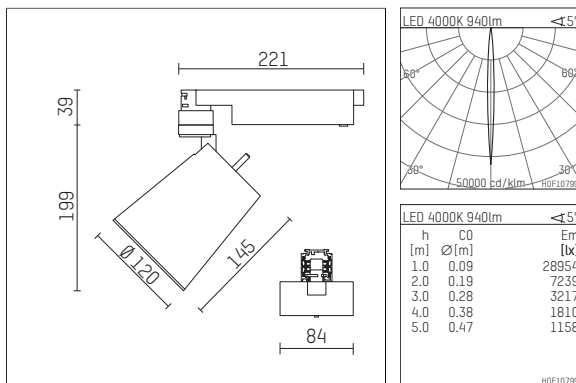

112 321 04 721 D | black

gin.o 3
spotlight
LED | 15 W 4000 K

- spotlight gin.o 3
- with 3 circuit DALI adapter
- for Hoffmeister control.x tracks
- circuit selection is possible while adapter is inserted into the track
- passive thermo management
- with LED 1100 lm
- colour temperature: 4000 K
- colour rendering index: CRI >80
- L90 / B10 (50.000h)
- SDCM < 3
- net luminous flux: 940 lm
- total load: 15 W
- luminous efficacy: 62,7 lm/W
- rotationsymmetrical light distribution, narrow spot
- beam angle: 5°
- LED power unit integrated in adapter, electronic (DALI)
- amplitude dimming
- dimming range: 100-0,1 %
- housing of die cast aluminium
- adapter of fibreglass reinforced thermoplastic
- safety glass, clear
- color-, protection- and conversion-filters are available as accessory
- length: 221 mm, width: 84 mm, height: 238 mm
- rotatable 360°, 90° tiltable
- weight: 1,88 kg
- protection rating: IP20
- protection class I
- 5 years Hoffmeister warranty
- Made in Germany
- maximum ambient temperature: 35 ° C
- certificates: manufactured according to DIN VDE 0711 / EN 60598, CE
- colour: black
- 112 321 04 721 D

Additional optional accessory components

description accessory general	dimensions in mm	item number	pic.-No.
soft.shape lens for spotlights gin.o and lo.nely size 3	∅: 100	105782	01
sculpture lens for spotlights gin.o and lo.nely size 3	∅: 100	105773	02
prismatic glass for spotlights gin.o and lo.nely size 3	∅: 100	105775	03
honeycomb louver for spotlights gin.o and lo.nely size 3		105761721	04
soft.spot lens for spotlights gin.o and lo.nely size 3	∅: 100	105774	01