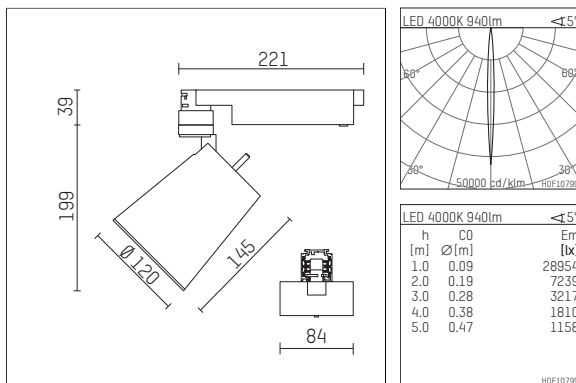

112 321 04 906 D | silver

gin.o 3
spotlight
LED | 15 W 4000 K

- spotlight gin.o 3
- with 3 circuit DALI adapter
- for Hoffmeister control.x tracks
- circuit selection is possible while adapter is inserted into the track
- passive thermo management
- with LED 1100 lm
- colour temperature: 4000 K
- colour rendering index: CRI >80
- L90 / B10 (50.000h)
- SDCM < 3
- net luminous flux: 940 lm
- total load: 15 W
- luminous efficacy: 62,7 lm/W
- rotationsymmetrical light distribution, narrow spot
- beam angle: 5 °
- LED power unit integrated in adapter, electronic (DALI)
- amplitude dimming
- dimming range: 100-0,1 %
- housing of die cast aluminium
- adapter of fibreglass reinforced thermoplastic
- safety glass, clear
- color-, protection- and conversion-filters are available as accessory
- length: 221 mm, width: 84 mm, height: 238 mm
- rotatable 360°, 90° tiltable
- weight: 1,88 kg
- protection rating: IP20
- protection class I
- 5 years Hoffmeister warranty
- Made in Germany
- maximum ambient temperature: 35 ° C
- certificates: manufactured according to DIN VDE 0711 / EN 60598, CE
- colour: silver
- 112 321 04 906 D

Additional optional accessory components

description accessory general	dimensions in mm	item number	pic.-No.
soft.shape lens for spotlights gin.o and lo.nely size 3	∅: 100	105782	01
sculpture lens for spotlights gin.o and lo.nely size 3	∅: 100	105773	02
prismatic glass for spotlights gin.o and lo.nely size 3	∅: 100	105775	03
honeycomb louver for spotlights gin.o and lo.nely size 3		105761721	04
soft.spot lens for spotlights gin.o and lo.nely size 3	∅: 100	105774	01