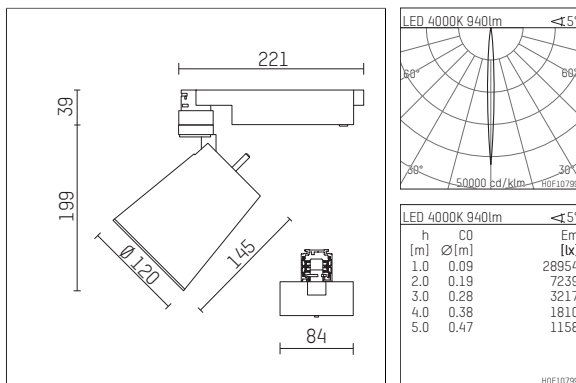

**112 321 04 910 D | white**

gin.o 3  
spotlight  
LED | 15 W 4000 K

- spotlight gin.o 3
- with 3 circuit DALI adapter
- for Hoffmeister control.x tracks
- circuit selection is possible while adapter is inserted into the track
- passive thermo management
- with LED 1100 lm
- colour temperature: 4000 K
- colour rendering index: CRI >80
- L90 / B10 (50.000h)
- SDCM < 3
- net luminous flux: 940 lm
- total load: 15 W
- luminous efficacy: 62,7 lm/W
- rotationsymmetrical light distribution, narrow spot
- beam angle: 5°
- LED power unit integrated in adapter, electronic (DALI)
- amplitude dimming
- dimming range: 100-0,1 %
- housing of die cast aluminium
- adapter of fibreglass reinforced thermoplastic
- safety glass, clear
- color-, protection- and conversion-filters are available as accessory
- length: 221 mm, width: 84 mm, height: 238 mm
- rotatable 360°, 90° tiltable
- weight: 1,88 kg
- protection rating: IP20
- protection class I
- 5 years Hoffmeister warranty
- Made in Germany
- maximum ambient temperature: 35 ° C
- certificates: manufactured according to DIN VDE 0711 / EN 60598, CE
- colour: white (RAL9016)
- 112 321 04 910 D

### Additional optional accessory components

description accessory general	dimensions in mm	item number	pic.-No.
soft.shape lens for spotlights gin.o and lo.nely size 3	∅: 100	105782	01
sculpture lens for spotlights gin.o and lo.nely size 3	∅: 100	105773	02
prismatic glass for spotlights gin.o and lo.nely size 3	∅: 100	105775	03
honeycomb louver for spotlights gin.o and lo.nely size 3		105761721	04
soft.spot lens for spotlights gin.o and lo.nely size 3	∅: 100	105774	01