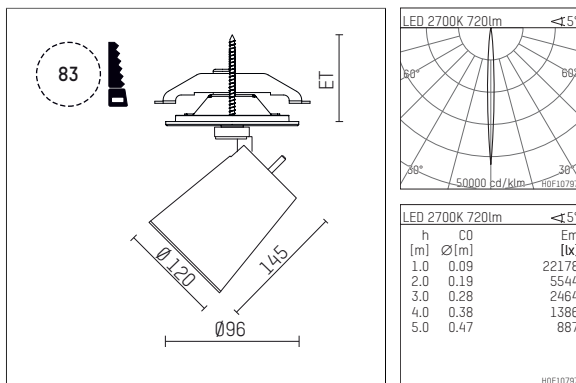

11232112 721-PA | black

gin.o 3
spotlight
LED | 15 W 2700 K

- spotlight gin.o 3
- with recessed mounting plate
- for recessed installation into wall or ceiling
- passive thermo management
- with LED 840 lm
- colour temperature: 2700 K
- colour rendering index: CRI >90
- L90 / B10 (50.000h)
- SDCM < 3
- net luminous flux: 720 lm
- total load: 15 W
- luminous efficacy: 48,0 lm/W
- rotationsymmetrical light distribution, narrow spot
- beam angle: 5 °
- with external LED power unit, electronic, 220-240 V, 0/50/60 Hz
- amplitude dimming
- dimming range: 100-0,1 %
- power supply: supply cord with plug connection 2x5x2,5 mm², length: 360 mm
- suitable for through wiring
- housing of die cast aluminium
- safety glass, clear
- ceiling plate of die cast aluminium
- color-, protection- and conversion-filters are available as accessory
- diameter: 96 mm, recessing diameter: 83 mm
- recessing depth: 103 mm, ceiling thickness: 1-45 mm
- rotatable 360°, 90° tiltable
- weight: 2,05 kg
- protection rating: IP20
- protection class I
- 5 years Hoffmeister warranty
- Made in Germany
- maximum ambient temperature: 35 ° C
- certificates: manufactured according to DIN VDE 0711 / EN 60598, CE
- colour: black
- 11232112 721-PA

Additional optional accessory components

description accessory general	dimensions in mm	item number	pic.-No.
soft.shape lens for spotlights gin.o and lo.nely size 3	∅: 100	105782	01
sculpture lens for spotlights gin.o and lo.nely size 3	∅: 100	105773	02
prismatic glass for spotlights gin.o and lo.nely size 3	∅: 100	105775	03
honeycomb louver for spotlights gin.o and lo.nely size 3		105761721	04
soft.spot lens for spotlights gin.o and lo.nely size 3	∅: 100	105774	01