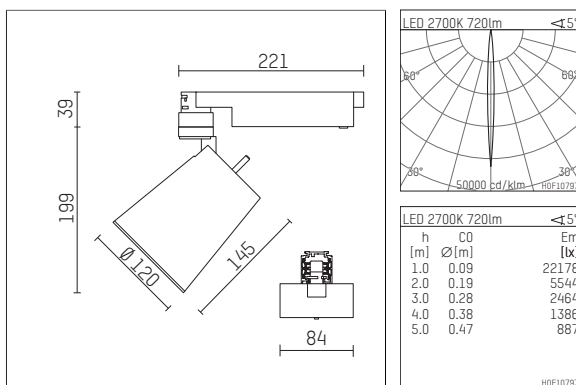

112 321 12 721 | black

gin.o 3
spotlight
LED | 15 W 2700 K

- spotlight gin.o 3
- with 3 circuit universal adapter
- for Hoffmeister control.x tracks
- circuit selection is possible while adapter is inserted into the track
- passive thermo management
- with LED 840 lm
- colour temperature: 2700 K
- colour rendering index: CRI >90
- L90 / B10 (50.000h)
- SDCM < 3
- net luminous flux: 720 lm
- total load: 15 W
- luminous efficacy: 48,0 lm/W
- rotationsymmetrical light distribution, narrow spot
- beam angle: 5°
- LED power unit integrated in adapter, electronic (POTI)
- amplitude dimming
- adapter with integrated potentiometer
- dimming range: 100-0,1 %
- housing of die cast aluminium
- adapter of fibreglass reinforced thermoplastic
- safety glass, clear
- color-, protection- and conversion-filters are available as accessory
- length: 221 mm, width: 84 mm, height: 238 mm
- rotatable 360°, 90° tiltable
- weight: 1,88 kg
- protection rating: IP20
- protection class I
- 5 years Hoffmeister warranty
- Made in Germany
- maximum ambient temperature: 35 ° C
- certificates: manufactured according to DIN VDE 0711 / EN 60598, CE
- colour: black
- 112 321 12 721

Additional optional accessory components

description accessory general	dimensions in mm	item number	pic.-No.
soft.shape lens for spotlights gin.o and lo.nely size 3	∅: 100	105782	01
sculpture lens for spotlights gin.o and lo.nely size 3	∅: 100	105773	02
prismatic glass for spotlights gin.o and lo.nely size 3	∅: 100	105775	03
honeycomb louver for spotlights gin.o and lo.nely size 3		105761721	04
soft.spot lens for spotlights gin.o and lo.nely size 3	∅: 100	105774	01