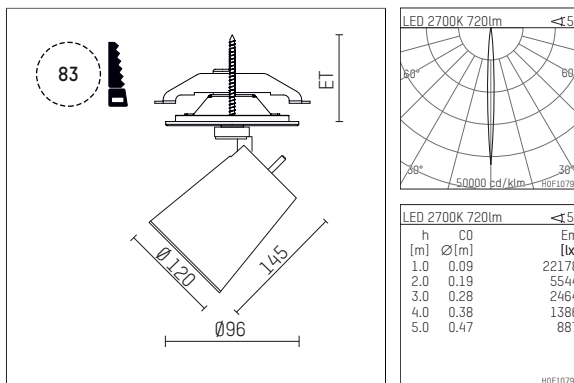

11232112 906-PA | silver

gin.o 3
spotlight
LED | 15 W 2700 K

- spotlight gin.o 3
- with recessed mounting plate
- for recessed installation into wall or ceiling
- passive thermo management
- with LED 840 lm
- colour temperature: 2700 K
- colour rendering index: CRI >90
- L90 / B10 (50.000h)
- SDCM < 3
- net luminous flux: 720 lm
- total load: 15 W
- luminous efficacy: 48,0 lm/W
- rotationsymmetrical light distribution, narrow spot
- beam angle: 5°
- with external LED power unit, electronic, 220-240 V, 0/50/60 Hz
- amplitude dimming
- dimming range: 100-0,1 %
- power supply: supply cord with plug connection 2x5x2,5 mm², length: 360 mm
- suitable for through wiring
- housing of die cast aluminium
- safety glass, clear
- ceiling plate of die cast aluminium
- color-, protection- and conversion-filters are available as accessory
- diameter: 96 mm, recessing diameter: 83 mm
- recessing depth: 103 mm, ceiling thickness: 1-45 mm
- rotatable 360°, 90° tiltable
- weight: 2,05 kg
- protection rating: IP20
- protection class I
- 5 years Hoffmeister warranty
- Made in Germany
- maximum ambient temperature: 35 °C
- certificates: manufactured according to DIN VDE 0711 / EN 60598, CE
- colour: silver
- 11232112 906-PA

Additional optional accessory components

description accessory general	dimensions in mm	item number	pic.-No.
soft.shape lens for spotlights gin.o and lo.nely size 3	∅: 100	105782	01
sculpture lens for spotlights gin.o and lo.nely size 3	∅: 100	105773	02
prismatic glass for spotlights gin.o and lo.nely size 3	∅: 100	105775	03
honeycomb louver for spotlights gin.o and lo.nely size 3		105761721	04
soft.spot lens for spotlights gin.o and lo.nely size 3	∅: 100	105774	01