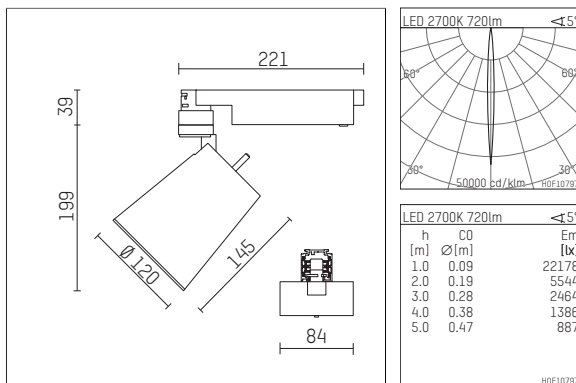

112 321 12 906 | silver

gin.o 3
spotlight
LED | 15 W 2700 K

- spotlight gin.o 3
- with 3 circuit universal adapter
- for Hoffmeister control.x tracks
- circuit selection is possible while adapter is inserted into the track
- passive thermo management
- with LED 840 lm
- colour temperature: 2700 K
- colour rendering index: CRI >90
- L90 / B10 (50.000h)
- SDCM < 3
- net luminous flux: 720 lm
- total load: 15 W
- luminous efficacy: 48,0 lm/W
- rotationsymmetrical light distribution, narrow spot
- beam angle: 5°
- LED power unit integrated in adapter, electronic (POTI)
- amplitude dimming
- adapter with integrated potentiometer
- dimming range: 100-0,1 %
- housing of die cast aluminium
- adapter of fibreglass reinforced thermoplastic
- safety glass, clear
- color-, protection- and conversion-filters are available as accessory
- length: 221 mm, width: 84 mm, height: 238 mm
- rotatable 360°, 90° tiltable
- weight: 1,88 kg
- protection rating: IP20
- protection class I
- 5 years Hoffmeister warranty
- Made in Germany
- maximum ambient temperature: 35 ° C
- certificates: manufactured according to DIN VDE 0711 / EN 60598, CE
- colour: silver
- 112 321 12 906

Additional optional accessory components

description accessory general	dimensions in mm	item number	pic.-No.
soft.shape lens for spotlights gin.o and lo.nely size 3	∅: 100	105782	01
sculpture lens for spotlights gin.o and lo.nely size 3	∅: 100	105773	02
prismatic glass for spotlights gin.o and lo.nely size 3	∅: 100	105775	03
honeycomb louver for spotlights gin.o and lo.nely size 3		105761721	04
soft.spot lens for spotlights gin.o and lo.nely size 3	∅: 100	105774	01