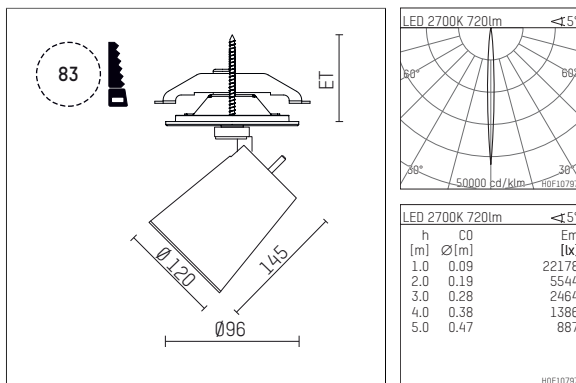

11232112 910-PA | white

gin.o 3
spotlight
LED | 15 W 2700 K

- spotlight gin.o 3
- with recessed mounting plate
- for recessed installation into wall or ceiling
- passive thermo management
- with LED 840 lm
- colour temperature: 2700 K
- colour rendering index: CRI >90
- L90 / B10 (50.000h)
- SDCM < 3
- net luminous flux: 720 lm
- total load: 15 W
- luminous efficacy: 48,0 lm/W
- rotationsymmetrical light distribution, narrow spot
- beam angle: 5 °
- with external LED power unit, electronic, 220-240 V, 0/50/60 Hz
- amplitude dimming
- dimming range: 100-0,1 %
- power supply: supply cord with plug connection 2x5x2,5 mm², length: 360 mm
- suitable for through wiring
- housing of die cast aluminium
- safety glass, clear
- ceiling plate of die cast aluminium
- color-, protection- and conversion-filters are available as accessory
- diameter: 96 mm, recessing diameter: 83 mm
- recessing depth: 103 mm, ceiling thickness: 1-45 mm
- rotatable 360°, 90° tiltable
- weight: 2,05 kg
- protection rating: IP20
- protection class I
- 5 years Hoffmeister warranty
- Made in Germany
- maximum ambient temperature: 35 ° C
- certificates: manufactured according to DIN VDE 0711 / EN 60598, CE
- colour: white (RAL9016)
- 11232112 910-PA

Additional optional accessory components

description accessory general	dimensions in mm	item number	pic.-No.
soft.shape lens for spotlights gin.o and lo.nely size 3	∅: 100	105782	01
sculpture lens for spotlights gin.o and lo.nely size 3	∅: 100	105773	02
prismatic glass for spotlights gin.o and lo.nely size 3	∅: 100	105775	03
honeycomb louver for spotlights gin.o and lo.nely size 3		105761721	04
soft.spot lens for spotlights gin.o and lo.nely size 3	∅: 100	105774	01