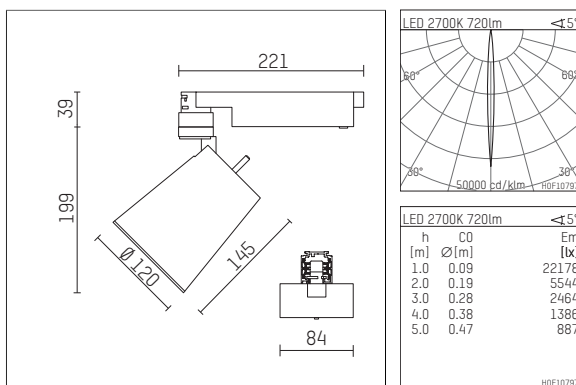

112 321 12 910 | white

gin.o 3

spotlight

LED | 15 W 2700 K

- spotlight gin.o 3
- with 3 circuit universal adapter
- for Hoffmeister control.x tracks
- circuit selection is possible while adapter is inserted into the track
- passive thermo management
- with LED 840 lm
- colour temperature: 2700 K
- colour rendering index: CRI >90
- L90 / B10 (50.000h)
- SDCM < 3
- net luminous flux: 720 lm
- total load: 15 W
- luminous efficacy: 48,0 lm/W
- rotationsymmetrical light distribution, narrow spot
- beam angle: 5°
- LED power unit integrated in adapter, electronic (POTI)
- amplitude dimming
- adapter with integrated potentiometer
- dimming range: 100-0,1 %
- housing of die cast aluminium
- adapter of fibreglass reinforced thermoplastic
- safety glass, clear
- color-, protection- and conversion-filters are available as accessory
- length: 221 mm, width: 84 mm, height: 238 mm
- rotatable 360°, 90° tiltable
- weight: 1,88 kg
- protection rating: IP20
- protection class I
- 5 years Hoffmeister warranty
- Made in Germany
- maximum ambient temperature: 35 ° C
- certificates: manufactured according to DIN VDE 0711 / EN 60598, CE
- colour: white (RAL9016)
- 112 321 12 910

- Overview of accessories on the following page / s

112 321 12 910
accessory

Optional accessories

description accessory general	dimensions in mm	item number	pic.-No.
antiglare flaps for spotlights gin.o and lo.nely size 3		105757	01
connection ring suitable for attachment of accessories for spotlights gin.o and lo.nely size 3		105760910	02
tube screen suitable for attachment of accessories for spotlights gin.o and lo.nely size 3		105759910	03
connection tube with cross louver suitable for attachment of accessories for spotlights gin.o and lo.nely size 3		105758910	04
visor suitable for attachment of accessories for spotlights gin.o and lo.nely size 3		105783910	05