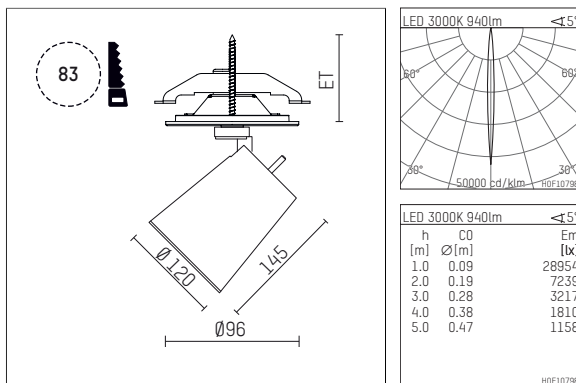

11232113 721-PA | black

gin.o 3
spotlight
LED | 15 W 3000 K

- spotlight gin.o 3
- with recessed mounting plate
- for recessed installation into wall or ceiling
- passive thermo management
- with LED 1100 lm
- colour temperature: 3000 K
- colour rendering index: CRI >90
- L90 / B10 (50.000h)
- SDCM < 2
- net luminous flux: 940 lm
- total load: 15 W
- luminous efficacy: 62,7 lm/W
- rotationsymmetrical light distribution, narrow spot
- beam angle: 5 °
- with external LED power unit, electronic, 220-240 V, 0/50/60 Hz
- amplitude dimming
- dimming range: 100-0,1 %
- power supply: supply cord with plug connection 2x5x2,5 mm², length: 360 mm
- suitable for through wiring
- housing of die cast aluminium
- safety glass, clear
- ceiling plate of die cast aluminium
- color-, protection- and conversion-filters are available as accessory
- diameter: 96 mm, recessing diameter: 83 mm
- recessing depth: 103 mm, ceiling thickness: 1-45 mm
- rotatable 360°, 90° tiltable
- weight: 2,05 kg
- protection rating: IP20
- protection class I
- 5 years Hoffmeister warranty
- Made in Germany
- maximum ambient temperature: 35 ° C
- certificates: manufactured according to DIN VDE 0711 / EN 60598, CE
- colour: black
- 11232113 721-PA

Additional optional accessory components

description accessory general	dimensions in mm	item number	pic.-No.
soft.shape lens for spotlights gin.o and lo.nely size 3	∅: 100	105782	01
sculpture lens for spotlights gin.o and lo.nely size 3	∅: 100	105773	02
prismatic glass for spotlights gin.o and lo.nely size 3	∅: 100	105775	03
honeycomb louver for spotlights gin.o and lo.nely size 3		105761721	04
soft.spot lens for spotlights gin.o and lo.nely size 3	∅: 100	105774	01