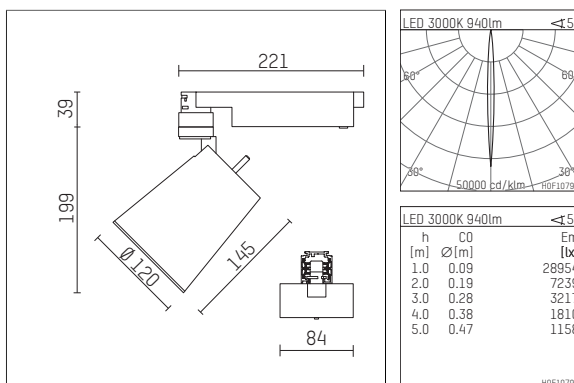

112 321 13 721 | black

gin.o 3
spotlight
LED | 15 W 3000 K

- spotlight gin.o 3
- with 3 circuit universal adapter
- for Hoffmeister control.x tracks
- circuit selection is possible while adapter is inserted into the track
- passive thermo management
- with LED 1100 lm
- colour temperature: 3000 K
- colour rendering index: CRI >90
- L90 / B10 (50.000h)
- SDCM < 2
- net luminous flux: 940 lm
- total load: 15 W
- luminous efficacy: 62,7 lm/W
- rotationsymmetrical light distribution, narrow spot
- beam angle: 5°
- LED power unit integrated in adapter, electronic (POTI)
- amplitude dimming
- adapter with integrated potentiometer
- dimming range: 100-0,1 %
- housing of die cast aluminium
- adapter of fibreglass reinforced thermoplastic
- safety glass, clear
- color-, protection- and conversion-filters are available as accessory
- length: 221 mm, width: 84 mm, height: 238 mm
- rotatable 360°, 90° tiltable
- weight: 1,88 kg
- protection rating: IP20
- protection class I
- 5 years Hoffmeister warranty
- Made in Germany
- maximum ambient temperature: 35 ° C
- certificates: manufactured according to DIN VDE 0711 / EN 60598, CE
- colour: black
- 112 321 13 721

Additional optional accessory components

description accessory general	dimensions in mm	item number	pic.-No.
soft.shape lens for spotlights gin.o and lo.nely size 3	∅: 100	105782	01
sculpture lens for spotlights gin.o and lo.nely size 3	∅: 100	105773	02
prismatic glass for spotlights gin.o and lo.nely size 3	∅: 100	105775	03
honeycomb louver for spotlights gin.o and lo.nely size 3		105761721	04
soft.spot lens for spotlights gin.o and lo.nely size 3	∅: 100	105774	01