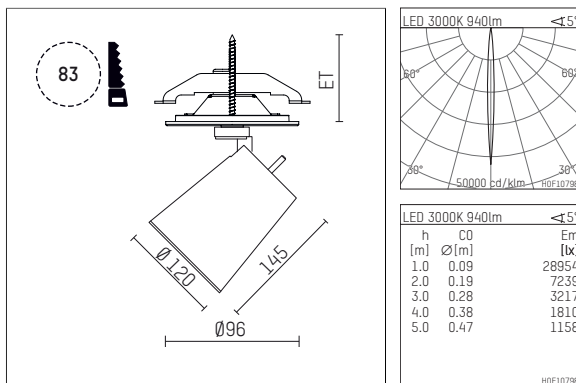

## 11232113 906-PA | silver

gin.o 3  
spotlight  
LED | 15 W 3000 K

- spotlight gin.o 3
- with recessed mounting plate
- for recessed installation into wall or ceiling
- passive thermo management
- with LED 1100 lm
- colour temperature: 3000 K
- colour rendering index: CRI >90
- L90 / B10 (50.000h)
- SDCM < 2
- net luminous flux: 940 lm
- total load: 15 W
- luminous efficacy: 62,7 lm/W
- rotationsymmetrical light distribution, narrow spot
- beam angle: 5 °
- with external LED power unit, electronic, 220-240 V, 0/50/60 Hz
- amplitude dimming
- dimming range: 100-0,1 %
- power supply: supply cord with plug connection 2x5x2,5 mm², length: 360 mm
- suitable for through wiring
- housing of die cast aluminium
- safety glass, clear
- ceiling plate of die cast aluminium
- color-, protection- and conversion-filters are available as accessory
- diameter: 96 mm, recessing diameter: 83 mm
- recessing depth: 103 mm, ceiling thickness: 1-45 mm
- rotatable 360°, 90° tiltable
- weight: 2,05 kg
- protection rating: IP20
- protection class I
- 5 years Hoffmeister warranty
- Made in Germany
- maximum ambient temperature: 35 ° C
- certificates: manufactured according to DIN VDE 0711 / EN 60598, CE
- colour: silver
- 11232113 906-PA

### Additional optional accessory components

description accessory general	dimensions in mm	item number	pic.-No.
soft.shape lens for spotlights gin.o and lo.nely size 3	∅: 100	105782	01
sculpture lens for spotlights gin.o and lo.nely size 3	∅: 100	105773	02
prismatic glass for spotlights gin.o and lo.nely size 3	∅: 100	105775	03
honeycomb louver for spotlights gin.o and lo.nely size 3		105761721	04
soft.spot lens for spotlights gin.o and lo.nely size 3	∅: 100	105774	01