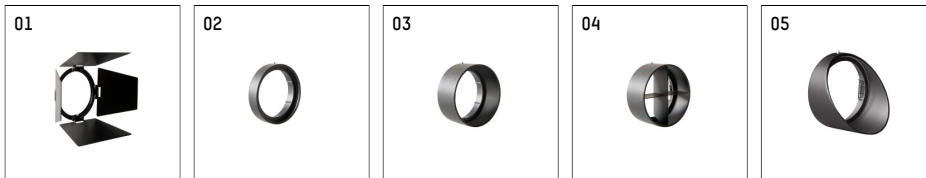

## 11232113 906-PA | silver

gin.o 3  
spotlight  
LED | 15 W 3000 K

- spotlight gin.o 3
- with recessed mounting plate
- for recessed installation into wall or ceiling
- passive thermo management
- with LED 1100 lm
- colour temperature: 3000 K
- colour rendering index: CRI >90
- L90 / B10 (50.000h)
- SDCM < 2
- net luminous flux: 940 lm
- total load: 15 W
- luminous efficacy: 62,7 lm/W
- rotationsymmetrical light distribution, narrow spot
- beam angle: 5 °
- with external LED power unit, electronic, 220-240 V, 0/50/60 Hz
- amplitude dimming
- dimming range: 100-0,1 %
- power supply: supply cord with plug connection 2x5x2,5 mm², length: 360 mm
- suitable for through wiring
- housing of die cast aluminium
- safety glass, clear
- ceiling plate of die cast aluminium
- color-, protection- and conversion-filters are available as accessory
- diameter: 96 mm, recessing diameter: 83 mm
- recessing depth: 103 mm, ceiling thickness: 1-45 mm
- rotatable 360°, 90° tiltable
- weight: 2,05 kg
- protection rating: IP20
- protection class I
- 5 years Hoffmeister warranty
- Made in Germany
- maximum ambient temperature: 35 ° C
- certificates: manufactured according to DIN VDE 0711 / EN 60598, CE
- colour: silver
- 11232113 906-PA

### Optional accessories

description accessory general	dimensions in mm	item number	pic.-No.
antiglare flaps for spotlights gin.o and lo.nely size 3		105757	01
connection ring suitable for attachment of accessories for spotlights gin.o and lo.nely size 3		105760906	02
tube screen suitable for attachment of accessories for spotlights gin.o and lo.nely size 3		105759906	03
connection tube with cross louver suitable for attachment of accessories for spotlights gin.o and lo.nely size 3		105758906	04
visor suitable for attachment of accessories for spotlights gin.o and lo.nely size 3		105783906	05